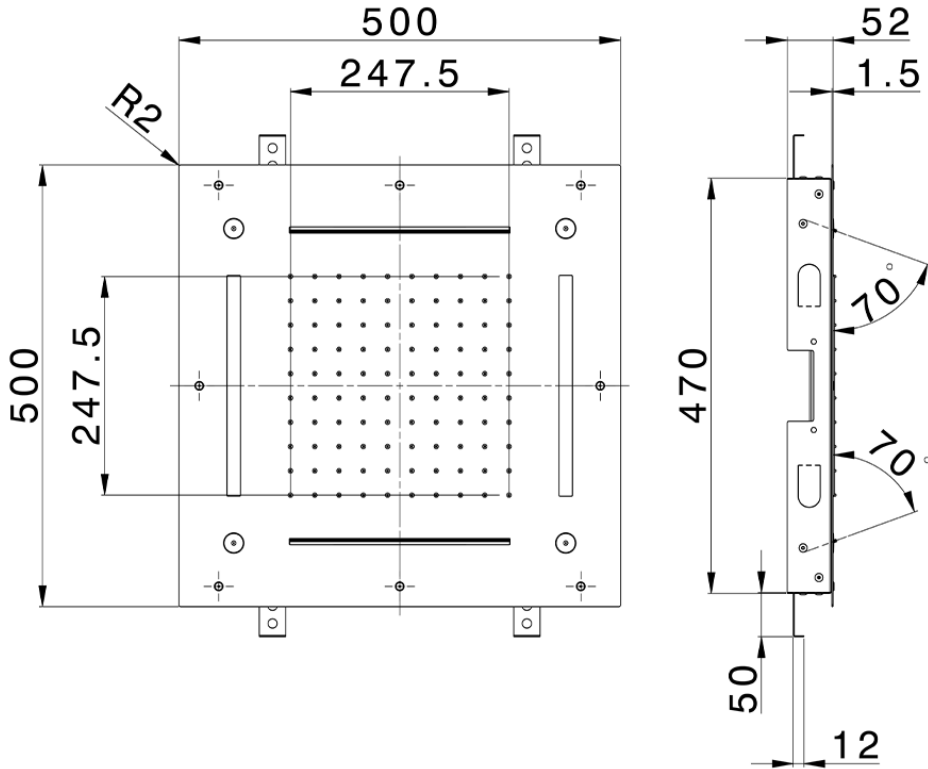

Soffione a soffitto con cromoterapia 500x500 mm ZEN_ZS1C0095

ZS1C0095

<https://www.huberitalia.com/soffione-a-soffitto-con-cromoterapia-500x500-mm-zen-zs1c0095>

2026-06-16