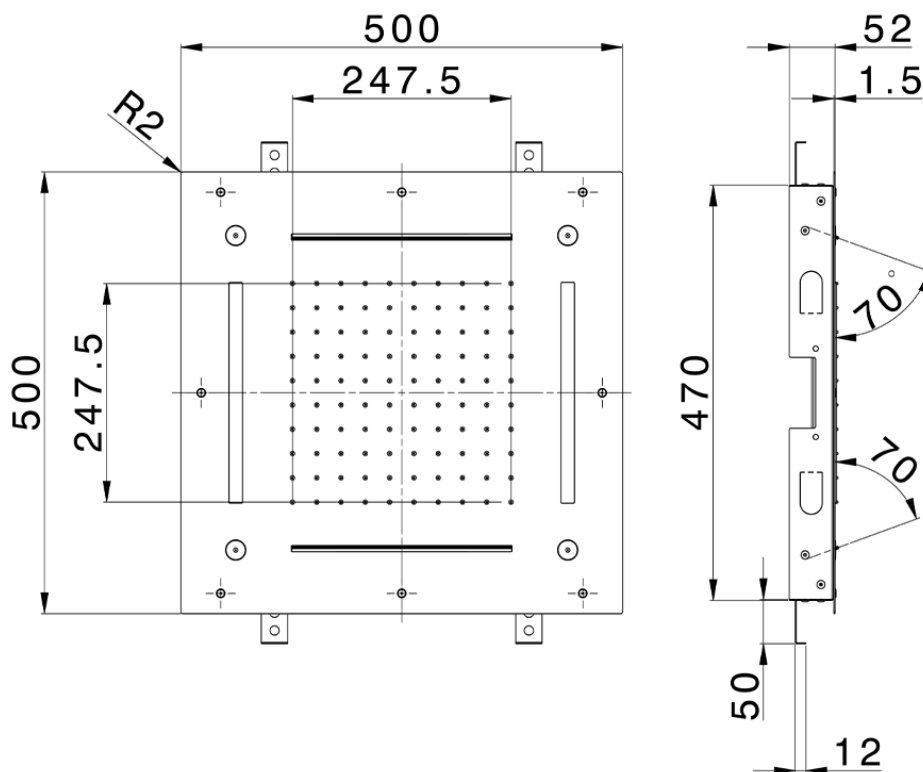

Soffione a soffitto con cromoterapia 500x500 mm ZEN_ZS1C0095

ZS1C0095

<https://www.huberitalia.com/soffione-a-soffitto-con-cromoterapia-500x500-mm-zen-zs1c0095>

2026-05-30