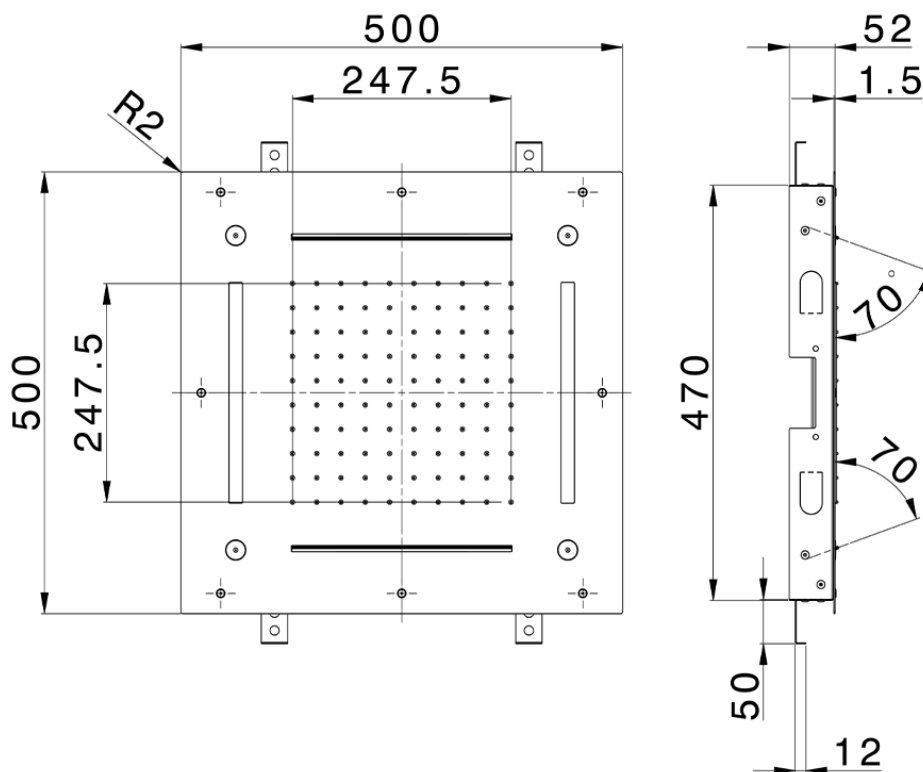

Soffione a soffitto con cromoterapia 500x500 mm ZEN\_ZS1C0095

ZS1C0095

<https://www.huberitalia.com/soffione-a-soffitto-con-cromoterapia-500x500-mm-zen-zs1c0095>

2026-06-22