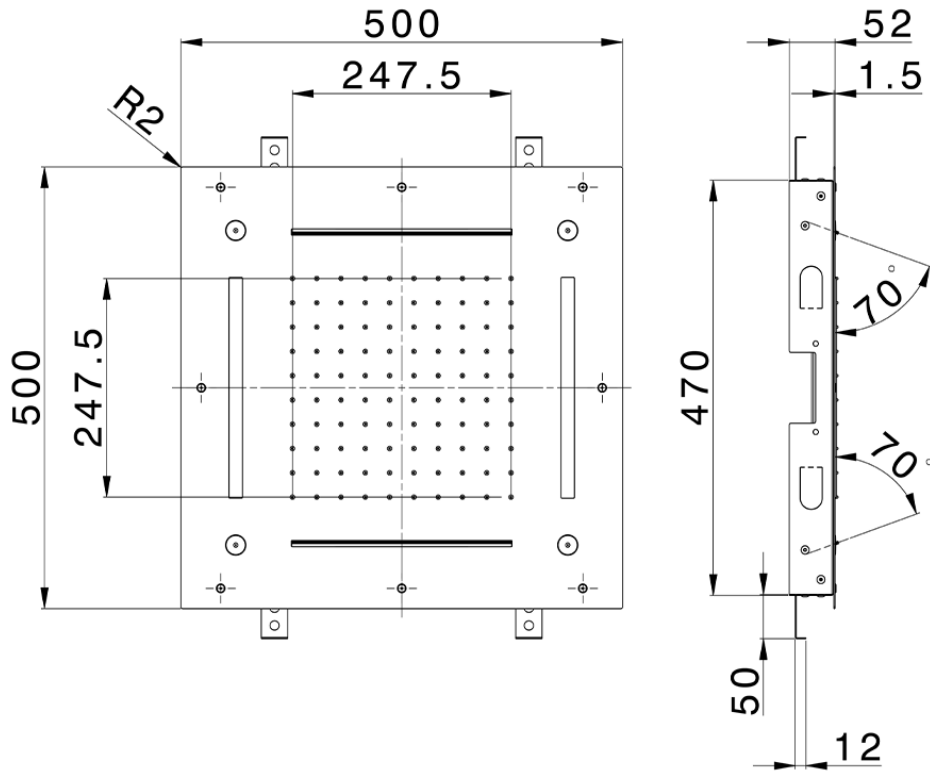

Soffione a soffitto con cromoterapia 500x500 mm ZEN_ZS1C0095

ZS1C0095

<https://www.huberitalia.com/soffione-a-soffitto-con-cromoterapia-500x500-mm-zen-zs1c0095>

2026-06-20