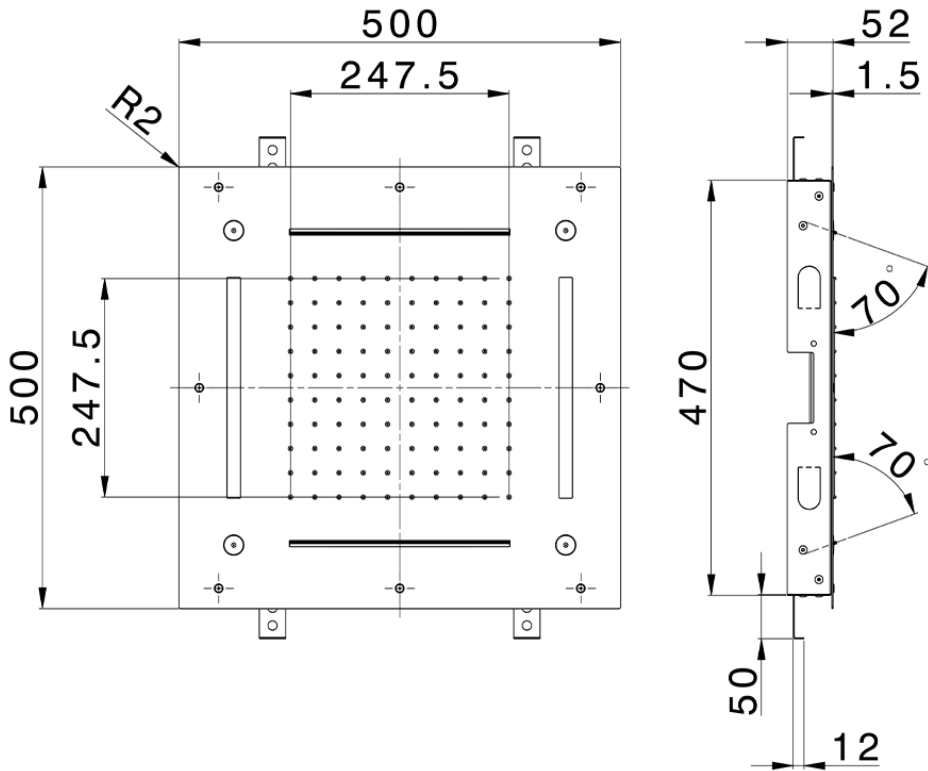

Soffione a soffitto con cromoterapia 500x500 mm ZEN_ZS1C0095

ZS1C0095

<https://www.huberitalia.com/soffione-a-soffitto-con-cromoterapia-500x500-mm-zen-zs1c0095>

2026-06-25