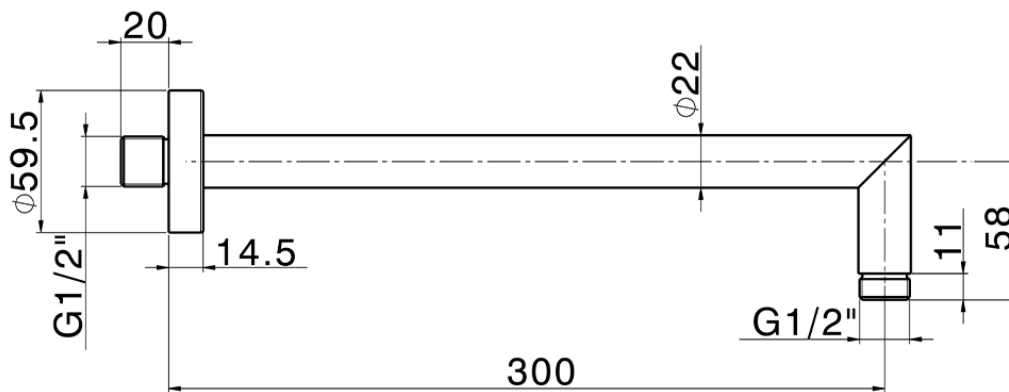

Braccio doccia SHOWER_SS013390

SS013390

<https://www.huberitalia.com/braccio-doccia-shower-ss013390>

2026-06-21