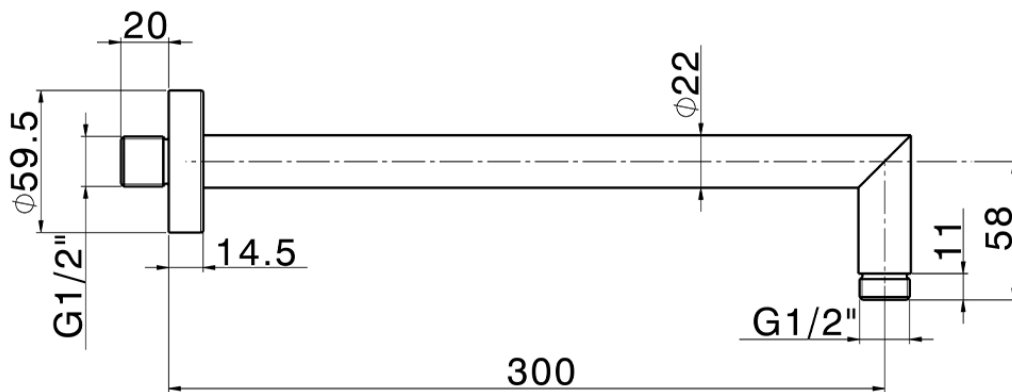

Braccio doccia SHOWER_SS013390

SS013390

<https://www.huberitalia.com/braccio-doccia-shower-ss013390>

2026-06-24