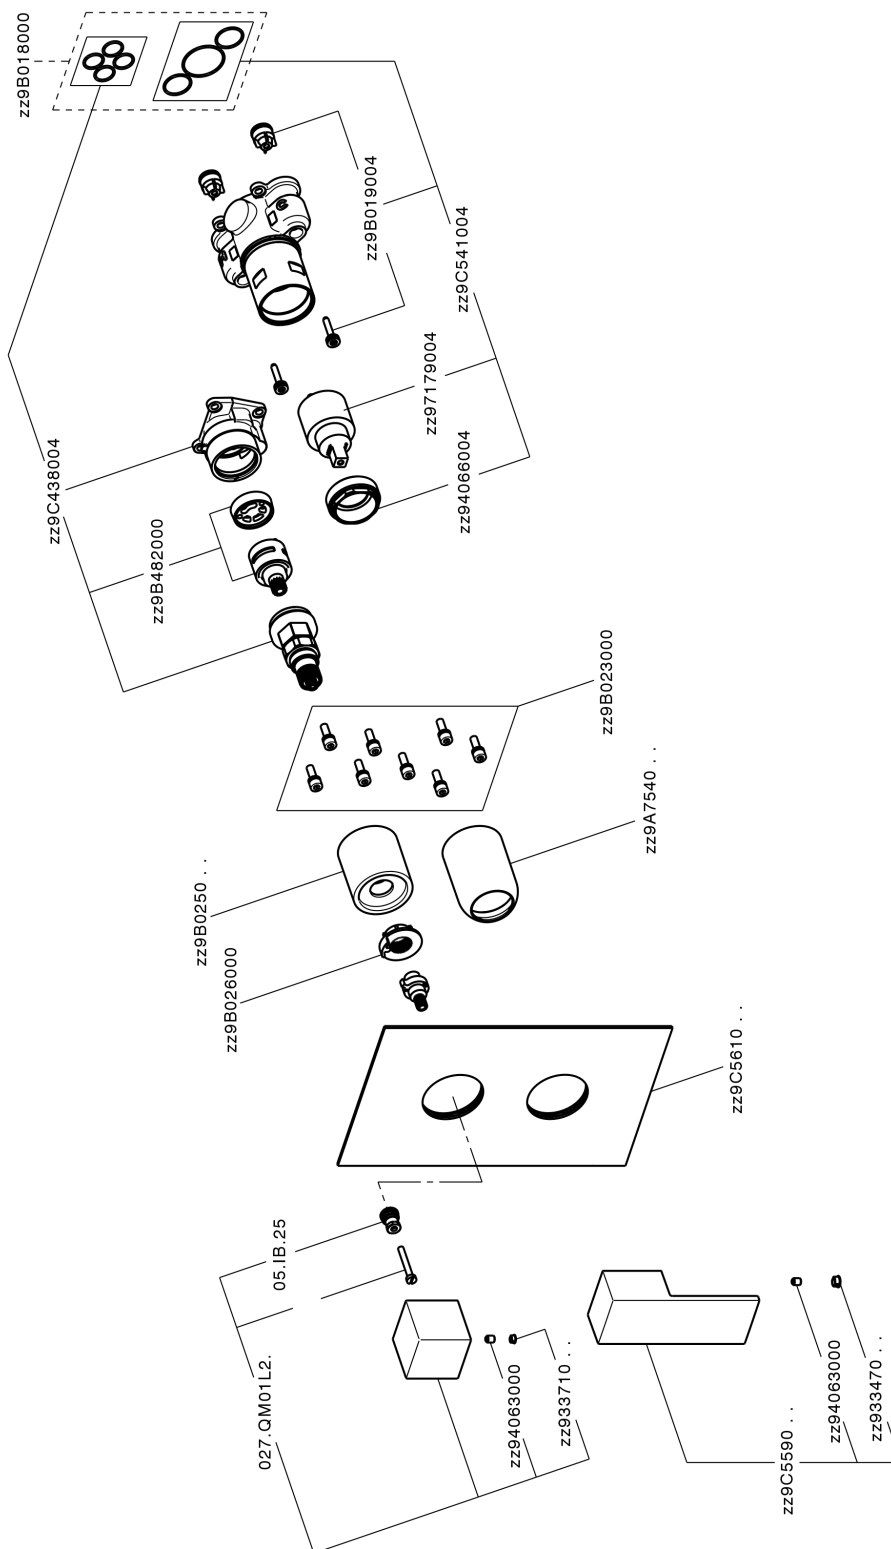

Completo Monocomando per One-Box NUOVA EGO_NE0BM030

NE0BM030

<https://www.huberitalia.com/completo-monocomando-per-one-box-nuova-ego-ne0bm030>

One-Box Universale per incasso ONE BOX_ZB00B031

ZB00B031

<https://www.huberitalia.com/one-box-universale-per-incasso-one-box-zb00b031>

One-Box Universale per incasso ONE BOX_ZB00B030

ZB00B030

<https://www.huberitalia.com/one-box-universale-per-incasso-one-box-zb00b030>

2026-06-27