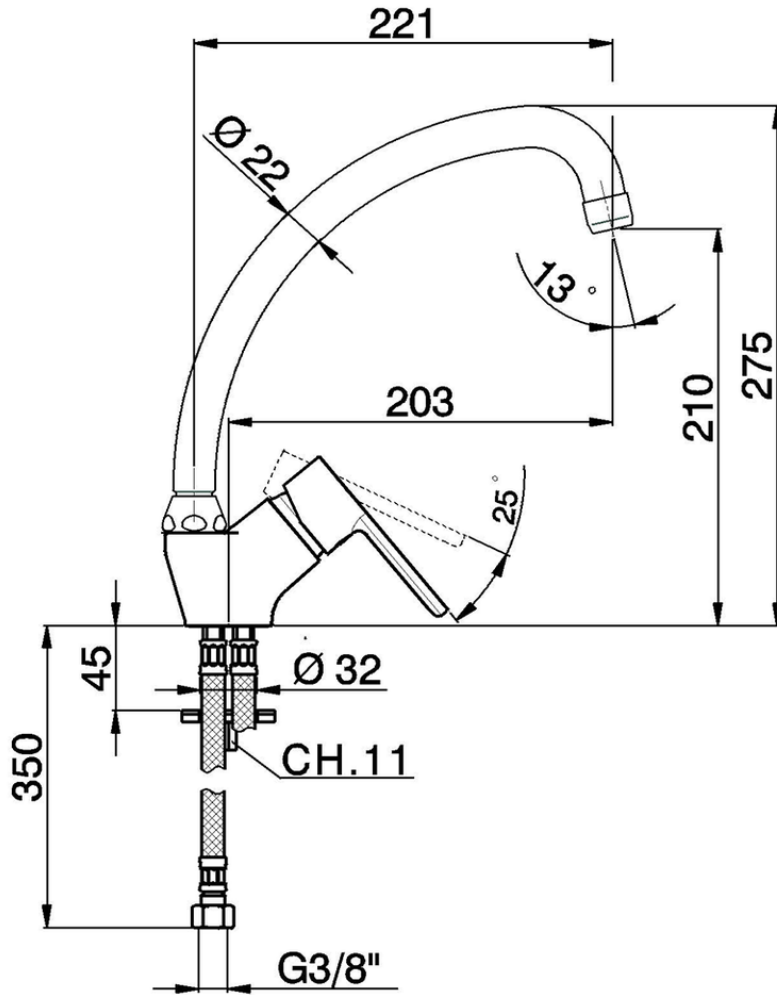

Miscelatore monocomando lavello KITCHEN\_H2000520

H2000520

<https://www.huberitalia.com/miscelatore-monocomando-lavello-kitchen-h2000520>

2026-06-27