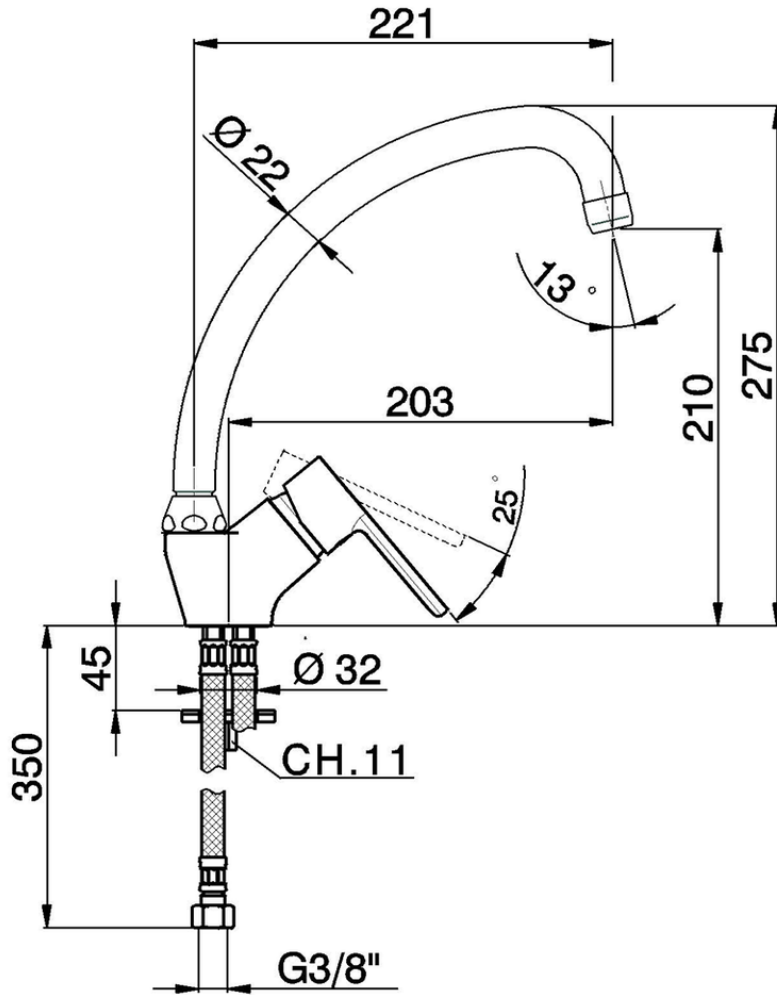

Miscelatore monocomando lavello KITCHEN_H2000520

H2000520

<https://www.huberitalia.com/miscelatore-monocomando-lavello-kitchen-h2000520>

2026-05-13