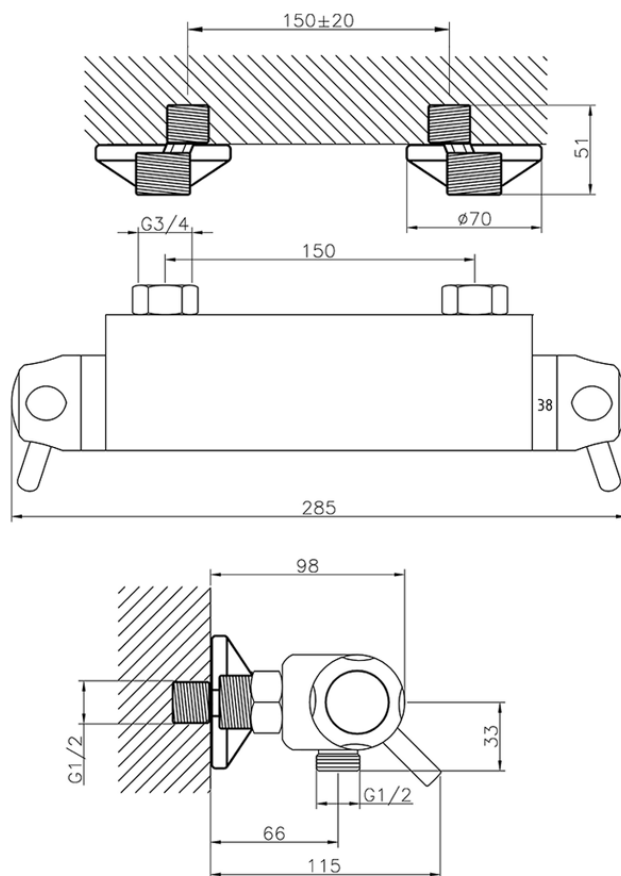

Miscelatore termostatico doccia CLINIC&TECHNICAL_CPT01010

CPT01010

<https://www.huberitalia.com/miscelatore-termostatico-doccia-clinictechnical-cpt01010>

2026-05-13