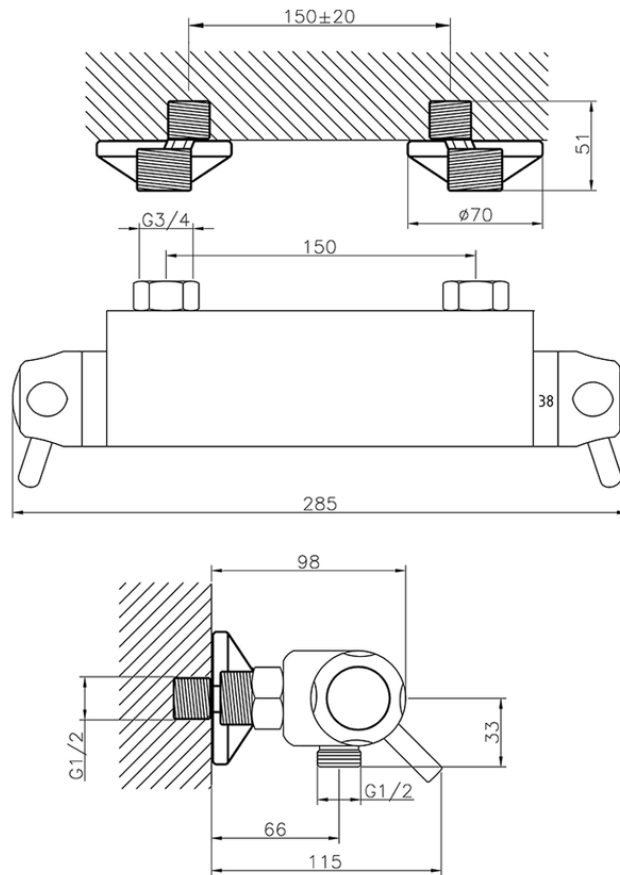

Miscelatore termostatico doccia CLINIC&TECHNICAL_CPT01010

CPT01010

<https://www.huberitalia.com/miscelatore-termostatico-doccia-clinictechnical-cpt01010>

2026-06-27