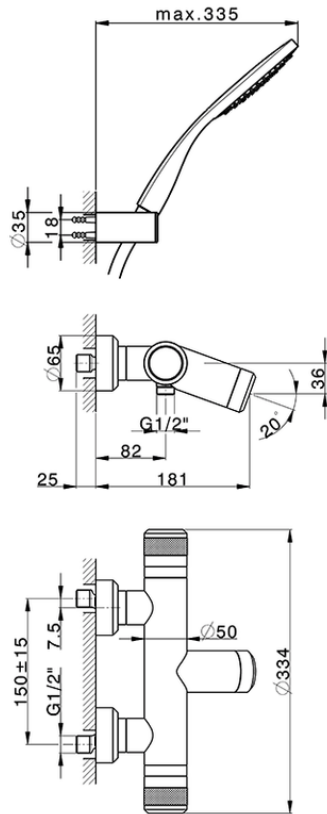

Miscelatore termostatico vasca completo CHRONOS\_CRD21010

CRD21010

<https://www.huberitalia.com/miscelatore-termostatico-vasca-completo-chronos-crd21010>

2026-04-25