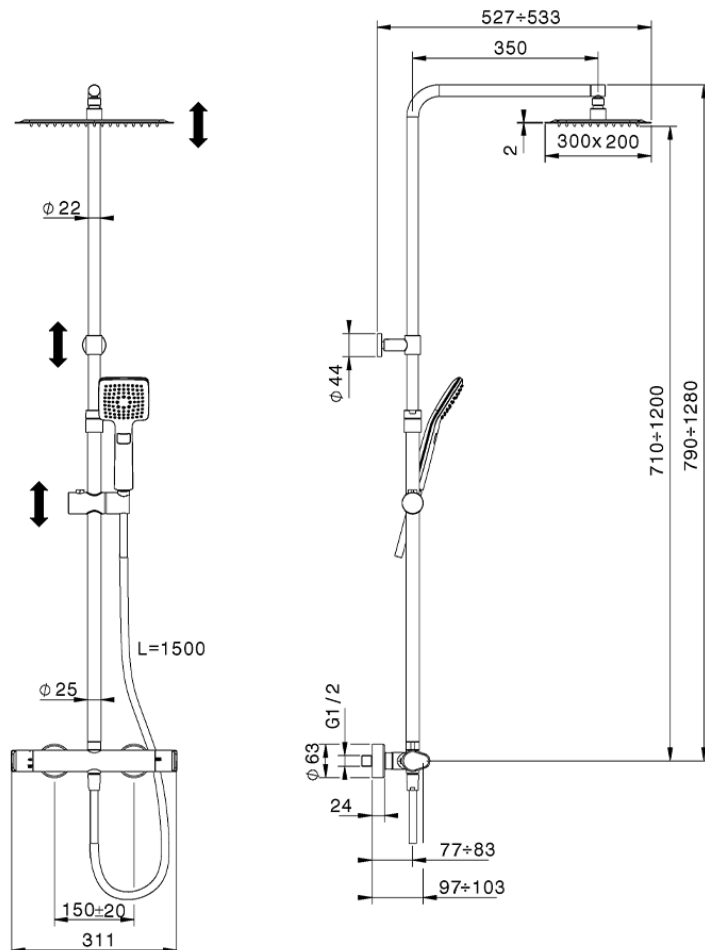

Colonna doccia termostatica 2 funzioni COLUMNS_H3C8403D

H3C8403D40

<https://www.huberitalia.com/colonna-doccia-termostatica-2-funzioni-columns-h3c8403d>

2026-06-25