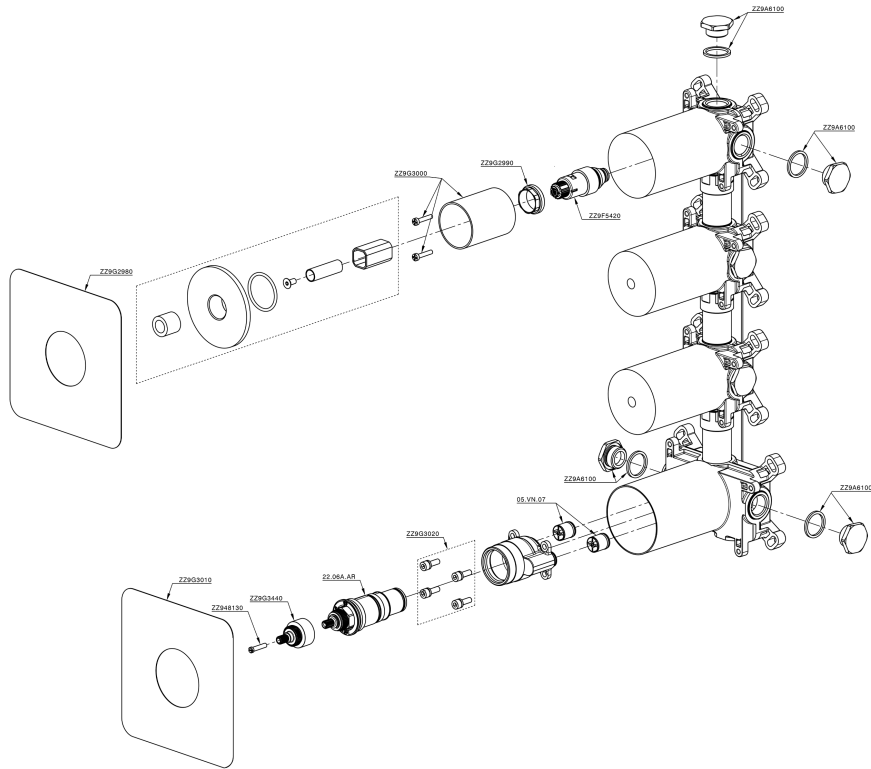

## Parte incasso termostatico 3 funzioni PUSH&SHOWER\_ZB0G63V0

ZB0G63V0

<https://www.huberitalia.com/parte-incasso-termostatico-3-funzioni-pushshower-zb0g63v0>

2026-07-03