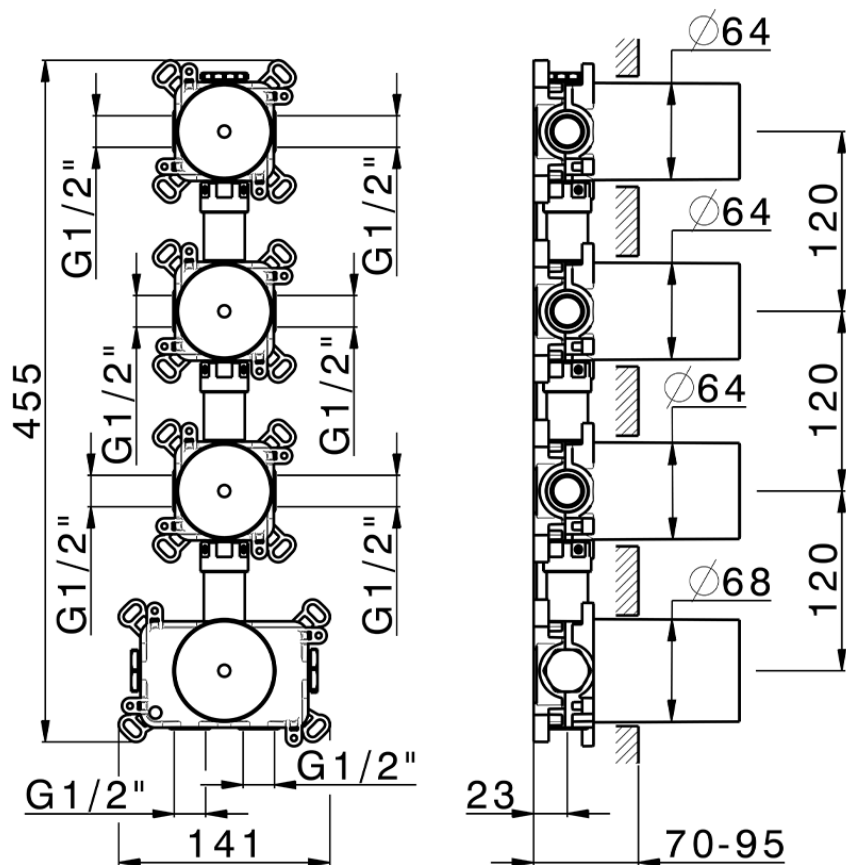

Parte incasso termostatico 3 funzioni PUSH&SHOWER\_ZB0G63V0

ZB0G63V0

<https://www.huberitalia.com/parte-incasso-termostatico-3-funzioni-pushshower-zb0g63v0>

2026-05-13