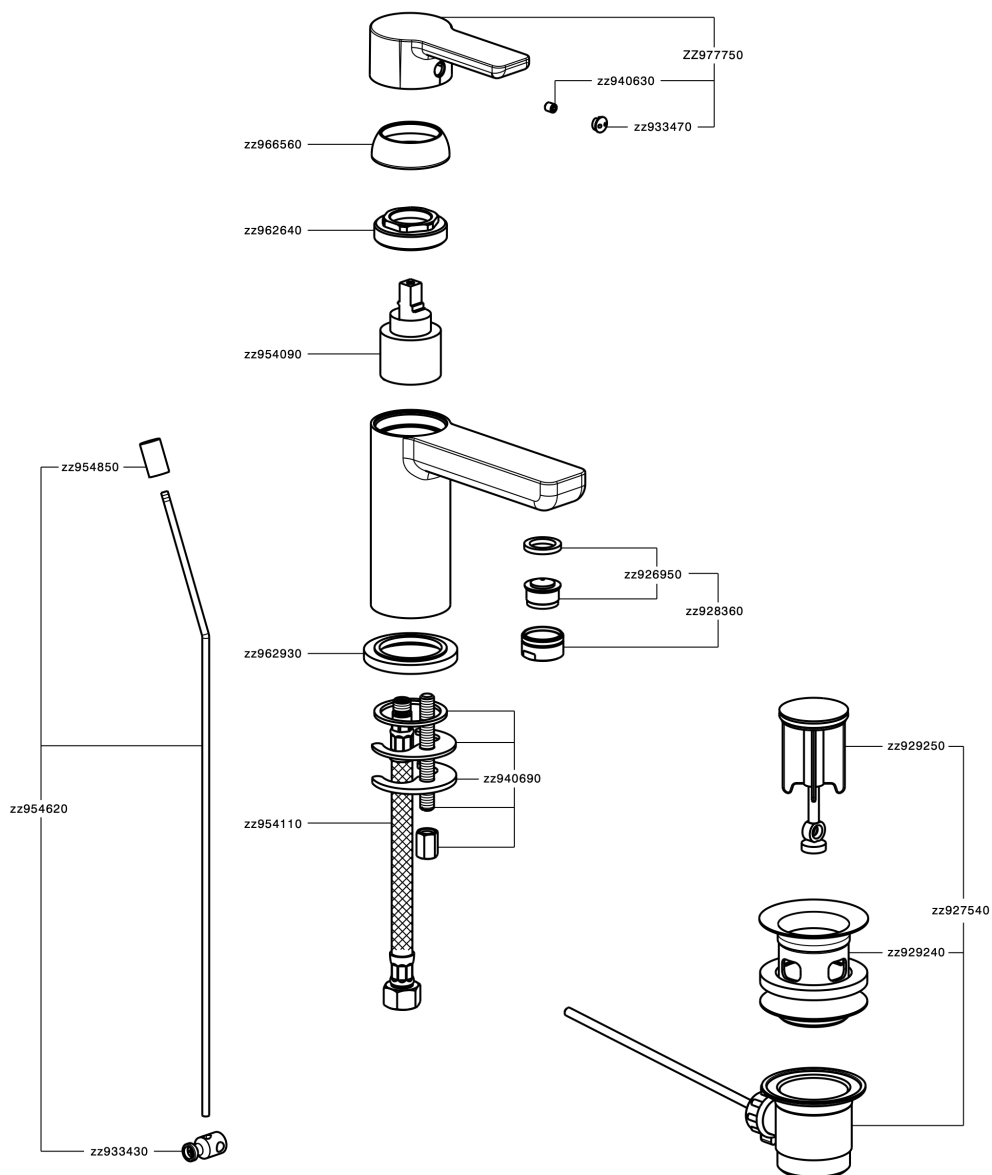

Miscelatore monocomando lavabo large SOFT_SF000510

SF000510

<https://www.huberitalia.com/miscelatore-monocomando-lavabo-large-soft-sf000510>

2026-04-15