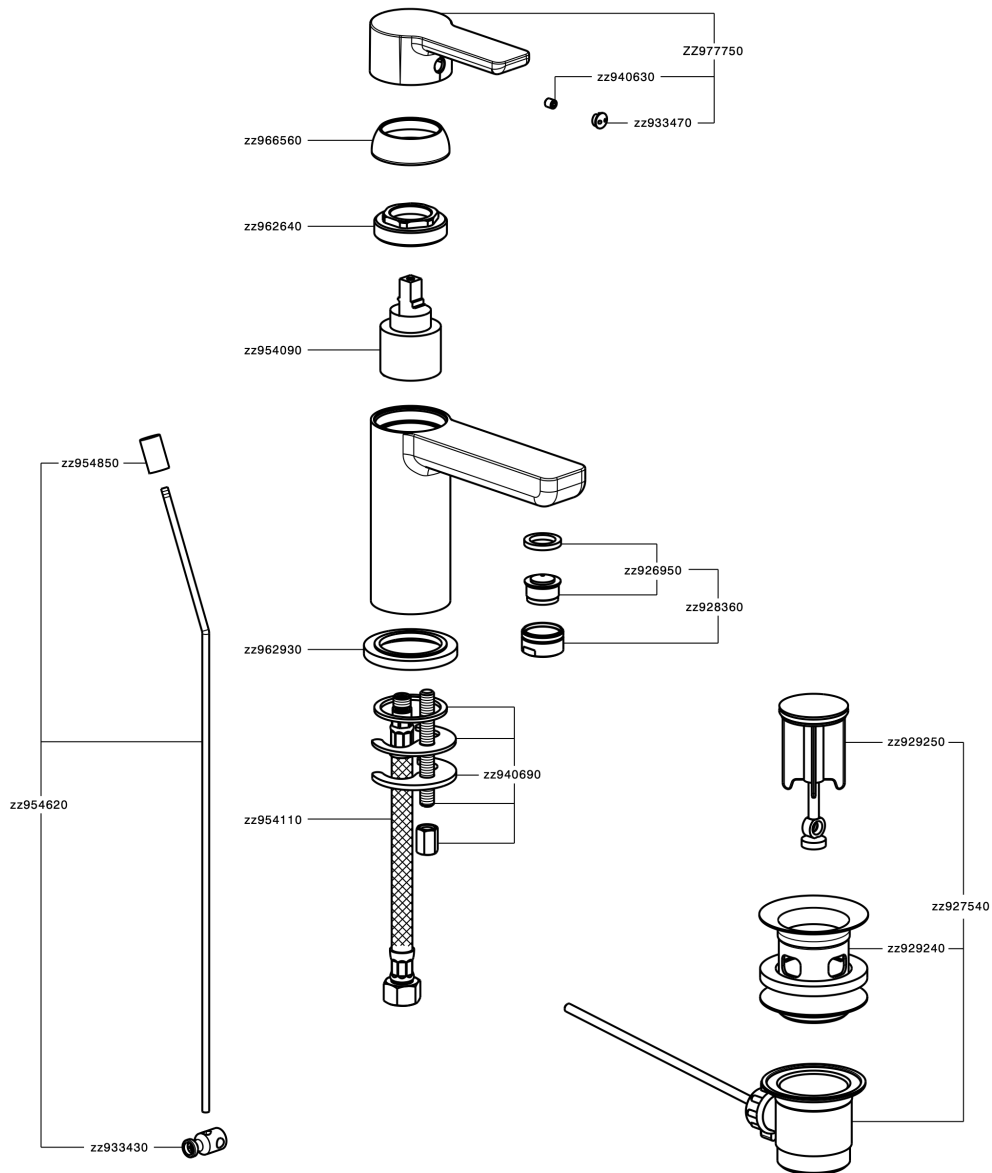

## Miscelatore monocomando lavabo large SOFT\_SF000510

SF000510

<https://www.huberitalia.com/miscelatore-monocomando-lavabo-large-soft-sf000510>

2026-06-17