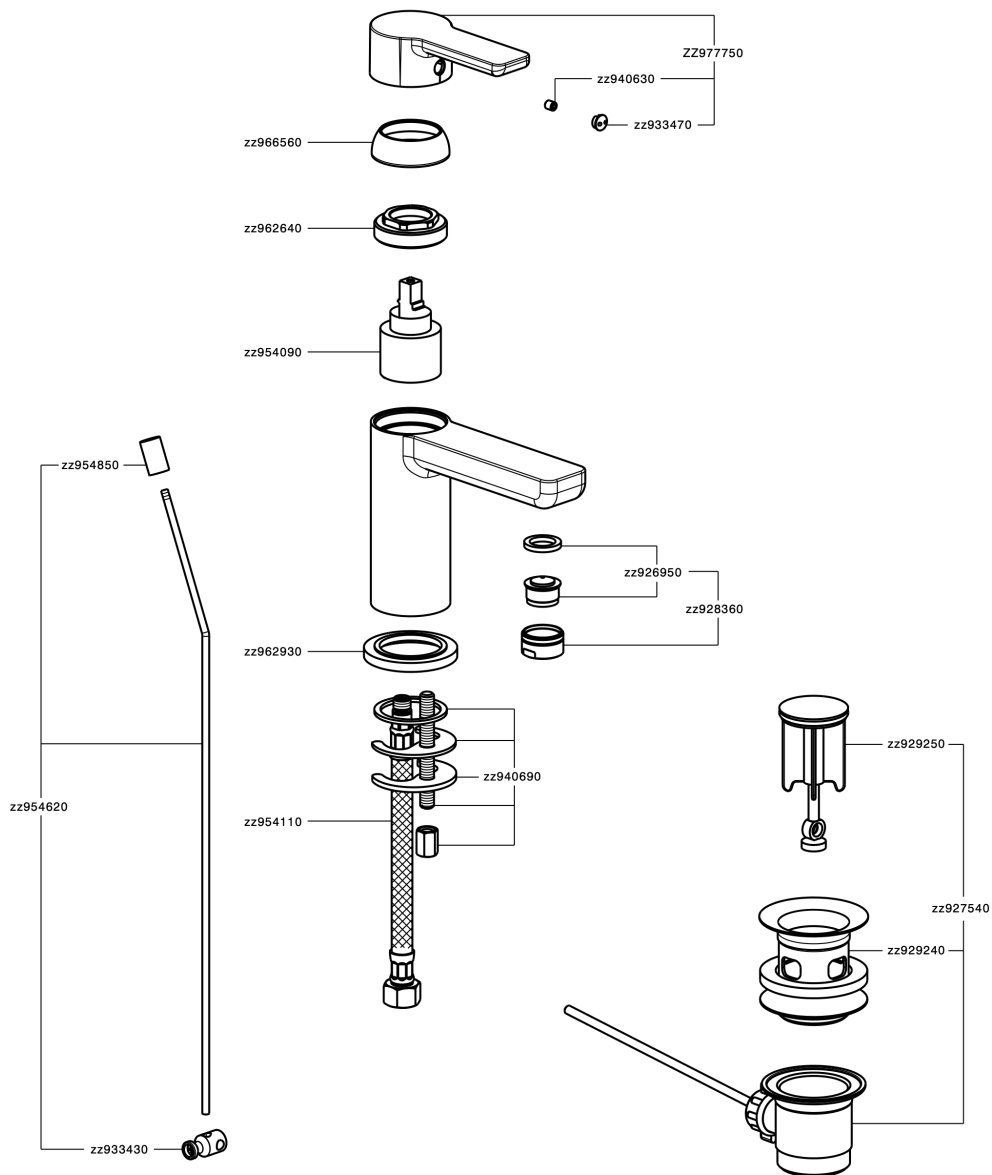

Miscelatore monocomando lavabo large SOFT_SF000510

SF000510

<https://www.huberitalia.com/miscelatore-monocomando-lavabo-large-soft-sf000510>

2026-06-17