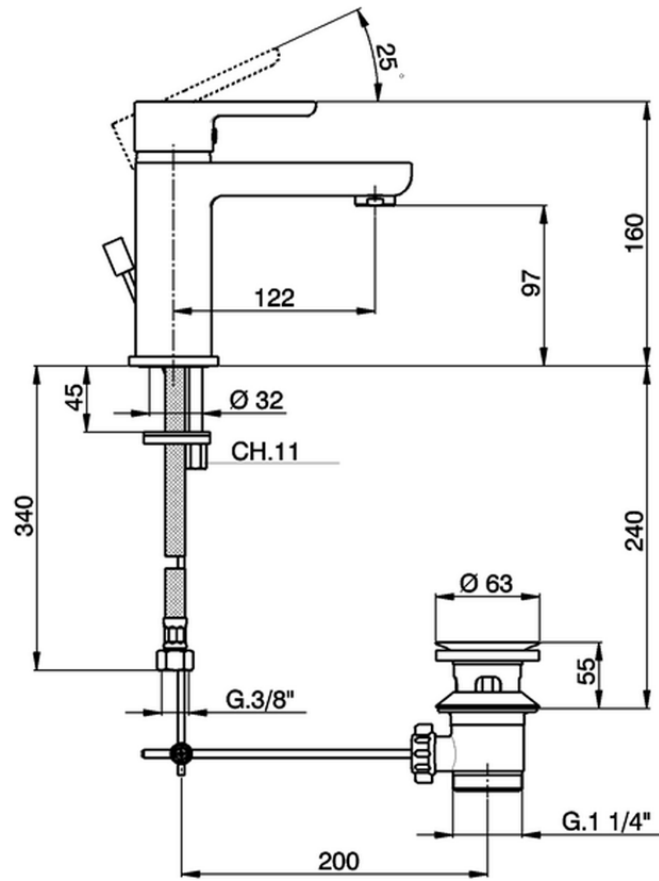

Miscelatore monocomando lavabo large SOFT\_SF000510

SF000510

<https://www.huberitalia.com/miscelatore-monocomando-lavabo-large-soft-sf000510>

2026-04-15