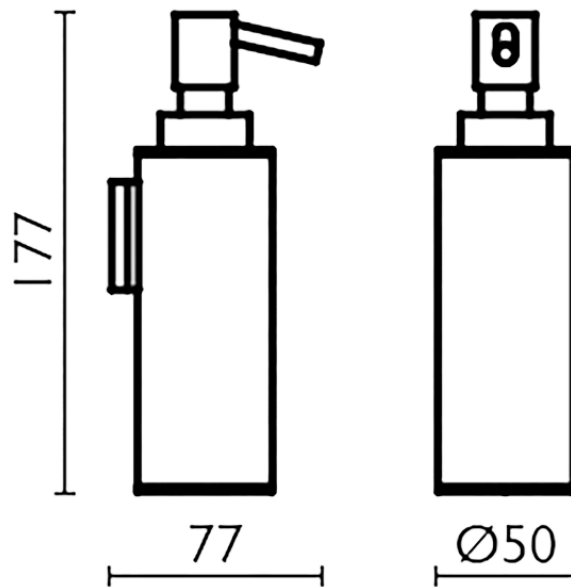

Porta sapone liquido_ACCESSORI BAGNO_SI090621

SI090621

<https://www.huberitalia.com/porta-sapone-liquido-accessori-bagno-si090621>

2026-06-15