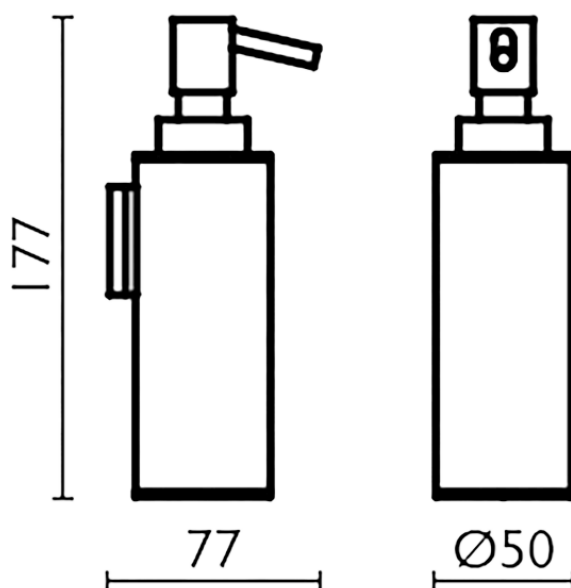

## Porta sapone liquido\_ACCESSORI BAGNO\_SI090621

SI090621

<https://www.huberitalia.com/porta-sapone-liquido-accessori-bagno-si090621>

2026-06-14