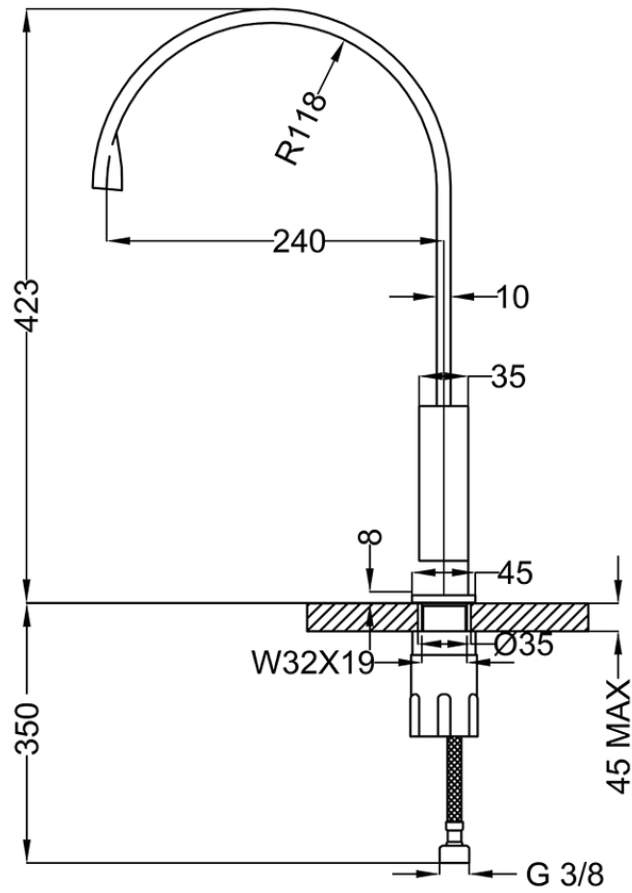

Miscelatore monocomando lavabo/lavello KITCHEN\_NE000534

NE000534

<https://www.huberitalia.com/miscelatore-monocomando-lavabo-lavello-kitchen-ne000534>

2026-05-13