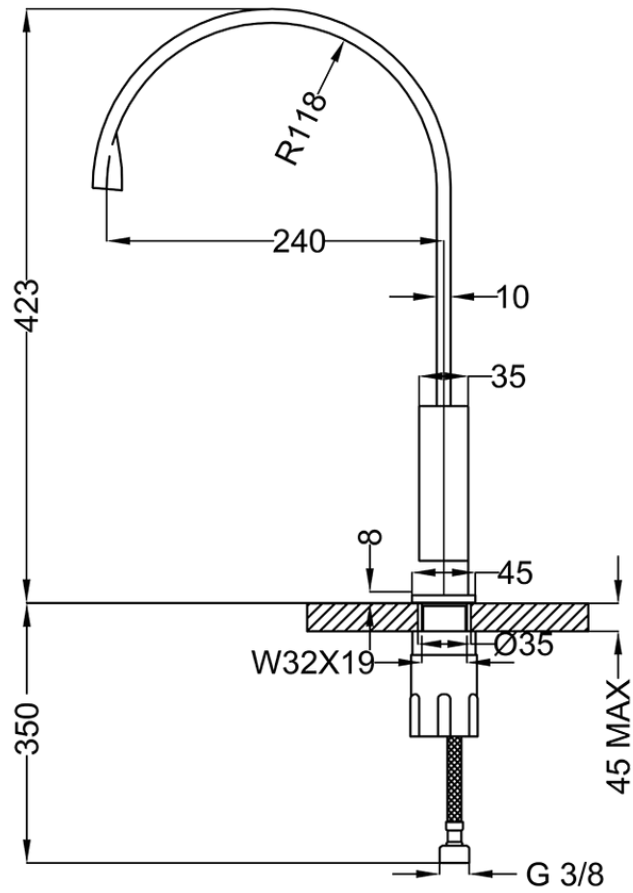

Miscelatore monocomando lavabo/lavello KITCHEN\_NE000534

NE000534

<https://www.huberitalia.com/miscelatore-monocomando-lavabo-lavello-kitchen-ne000534>

2026-06-27