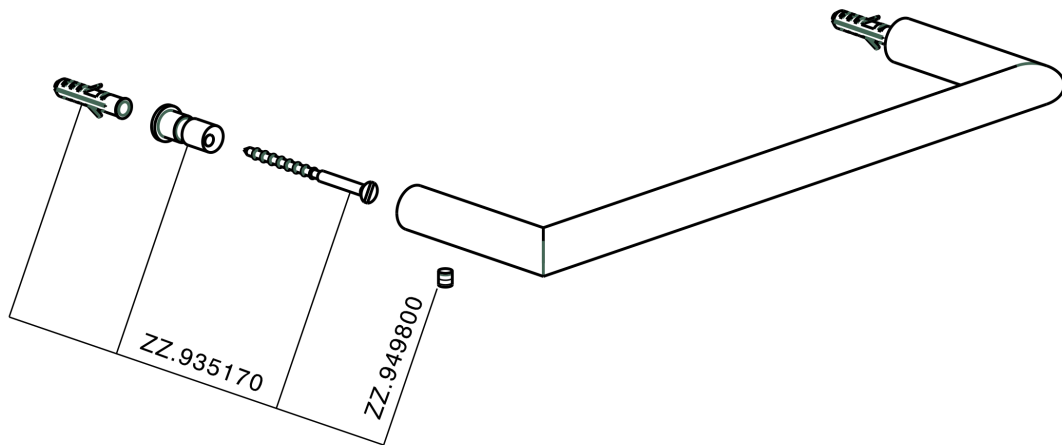

Porta salviette ACCESSORI BAGNO_SI090100

SI090100

<https://www.huberitalia.com/porta-salviette-accessori-bagno-si090100>

2026-06-15