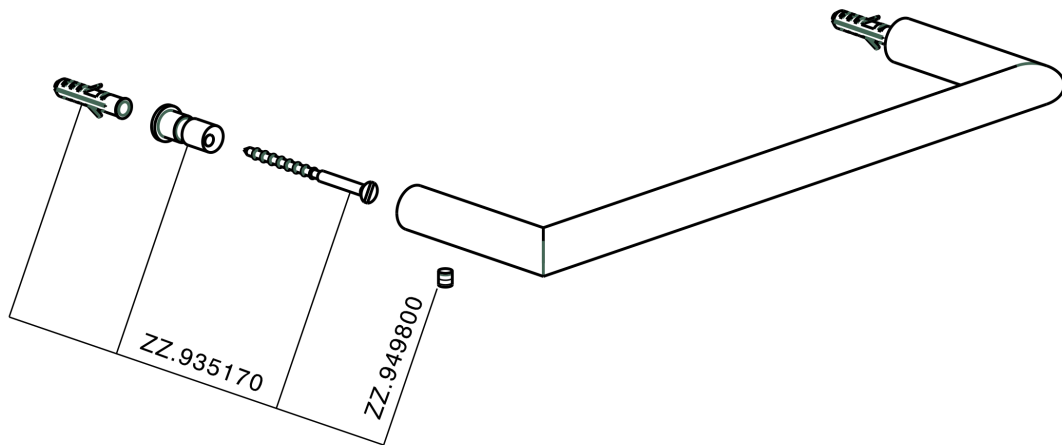

Porta salviette ACCESSORI BAGNO_SI090100

SI090100

<https://www.huberitalia.com/porta-salviette-accessori-bagno-si090100>

2026-04-29