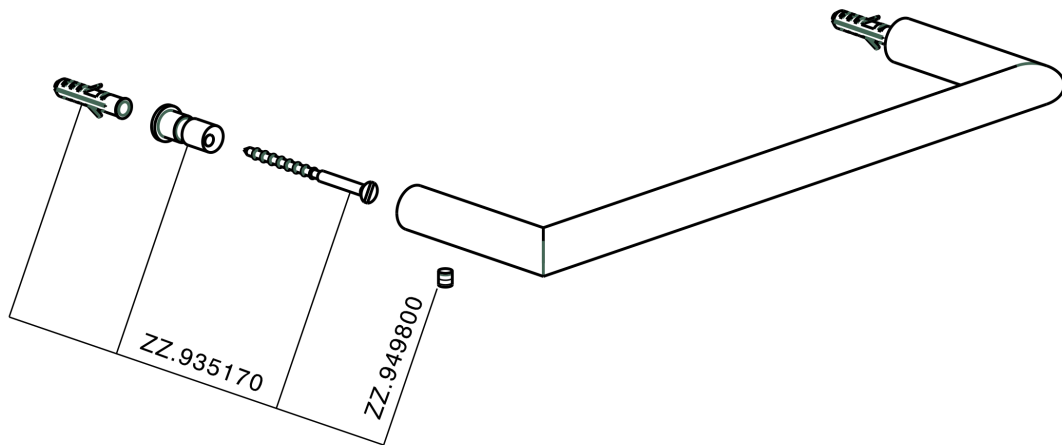

Porta salviette ACCESSORI BAGNO_SI090100

SI090100

<https://www.huberitalia.com/porta-salviette-accessori-bagno-si090100>

2026-06-14