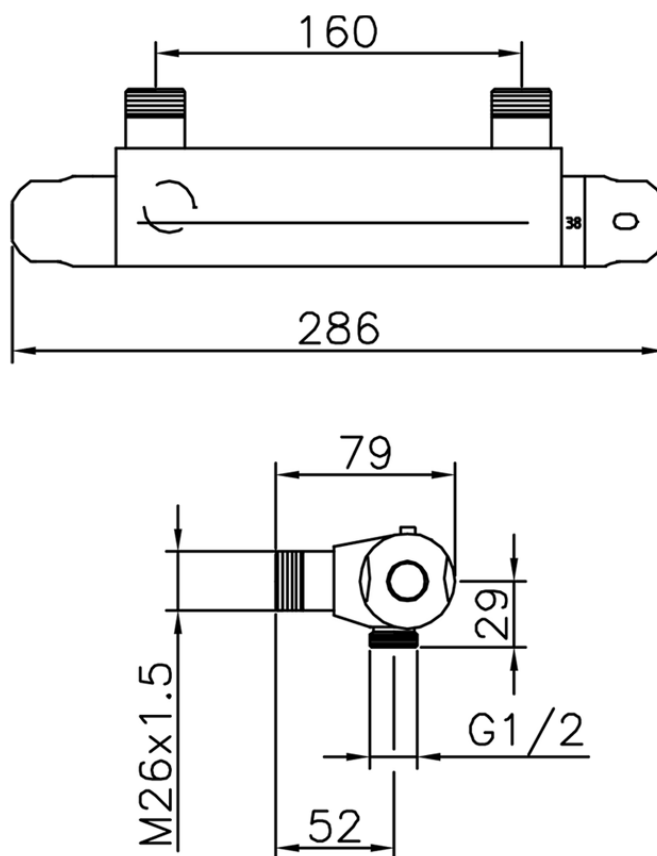

Miscelatore termostatico doccia CLINIC&TECHNICAL_56.75H.

56.75H.

<https://www.huberitalia.com/miscelatore-termostatico-doccia-clinicttechnical-56-75h>

2026-06-27