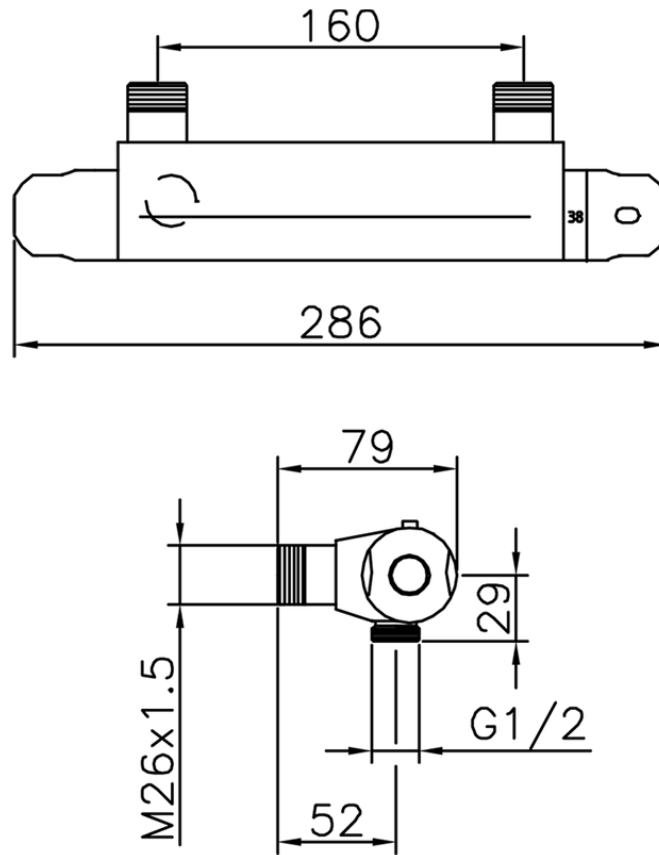

Miscelatore termostatico doccia CLINIC&TECHNICAL_56.75H.

56.75H.

<https://www.huberitalia.com/miscelatore-termostatico-doccia-clinicttechnical-56-75h>

2026-05-13