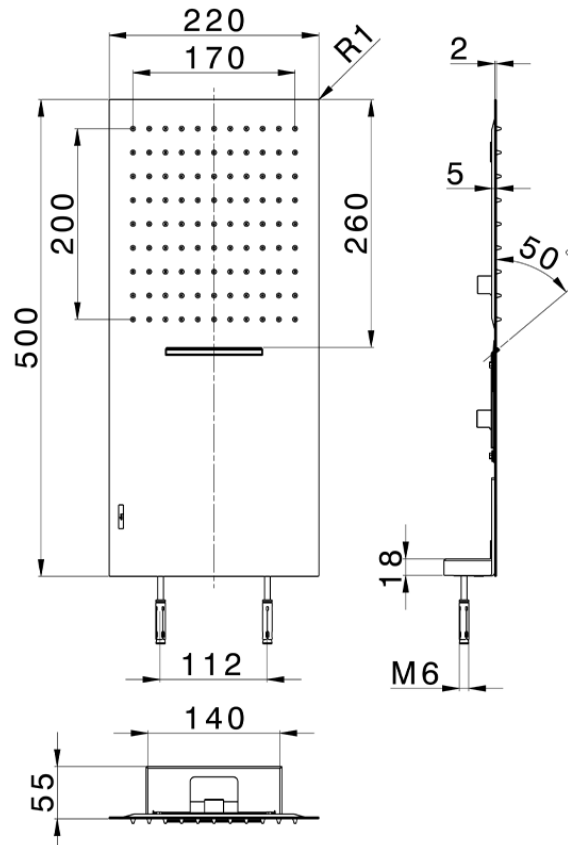

Soffione a parete 500x220 mm ZEN_ZS122130

ZS122130

<https://www.huberitalia.com/soffione-a-parete-500x220-mm-zen-zs122130>

2025-10-15