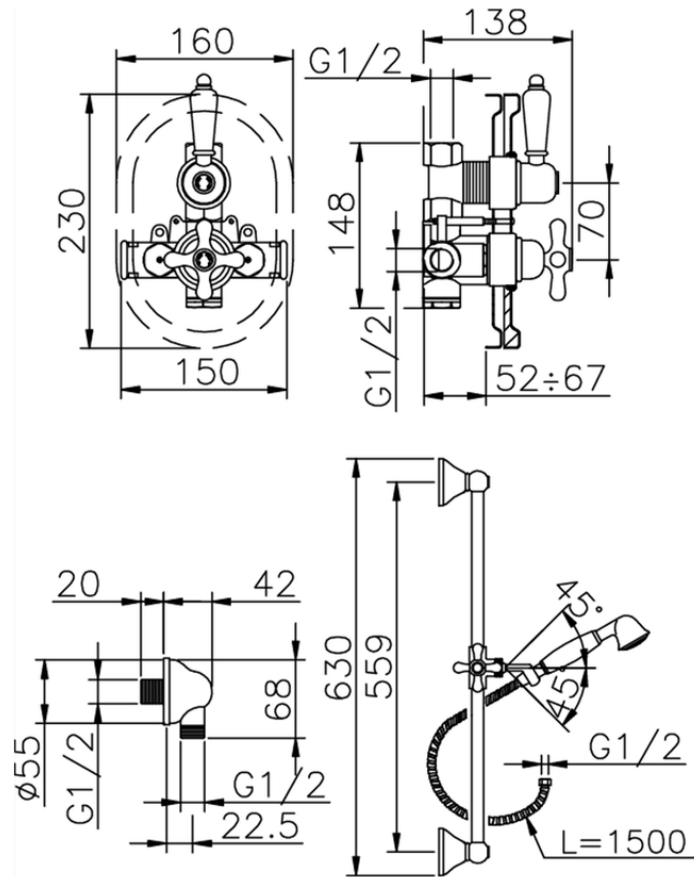

Completo miscelatore termostatico doccia incasso CROISSETTE_910.CS01H.

910.CS01H. <https://www.huberitalia.com/completo-miscelatore-termostatico-doccia-incasso-croisette-910-cs01h>

2026-04-24