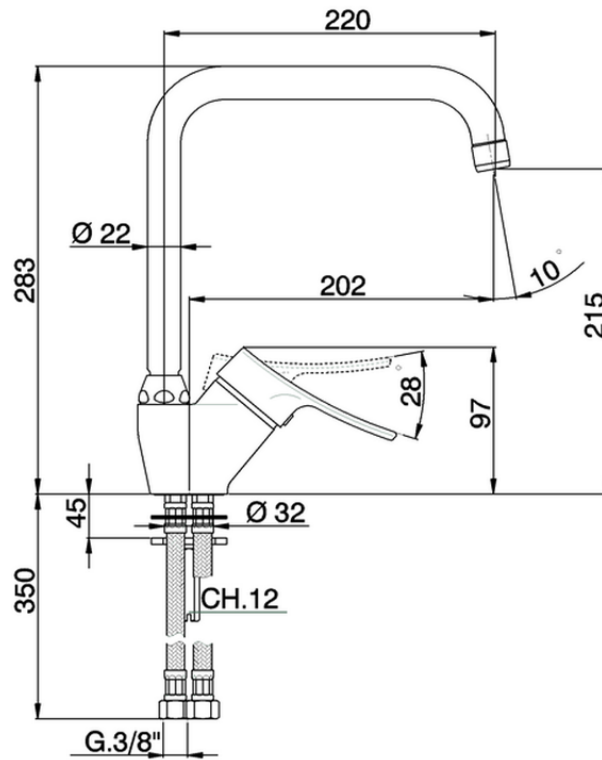

Miscelatore monocomando lavello KITCHEN_FU702520

FU702520

<https://www.huberitalia.com/miscelatore-monocomando-lavello-kitchen-fu702520>

2026-04-02