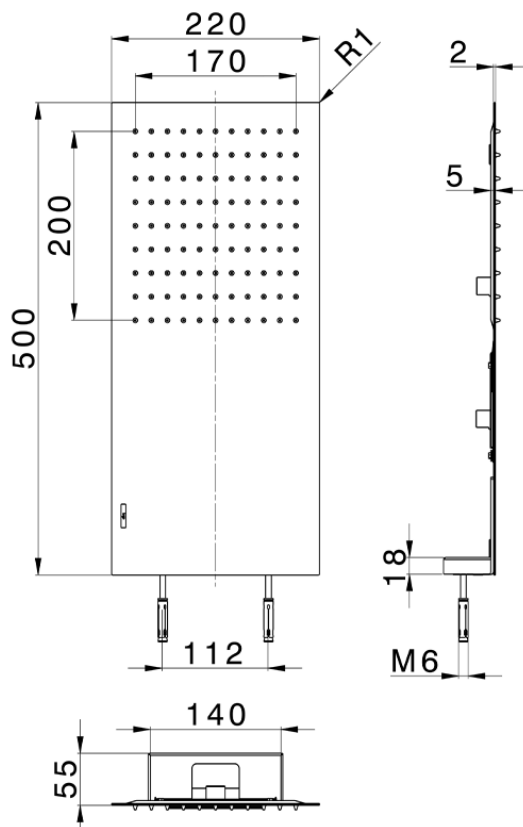

Soffone a parete 500x220 mm ZEN_ZS122120

ZS122120

<https://www.huberitalia.com/soffone-a-parete-500x220-mm-zen-zs122120>

2026-07-01