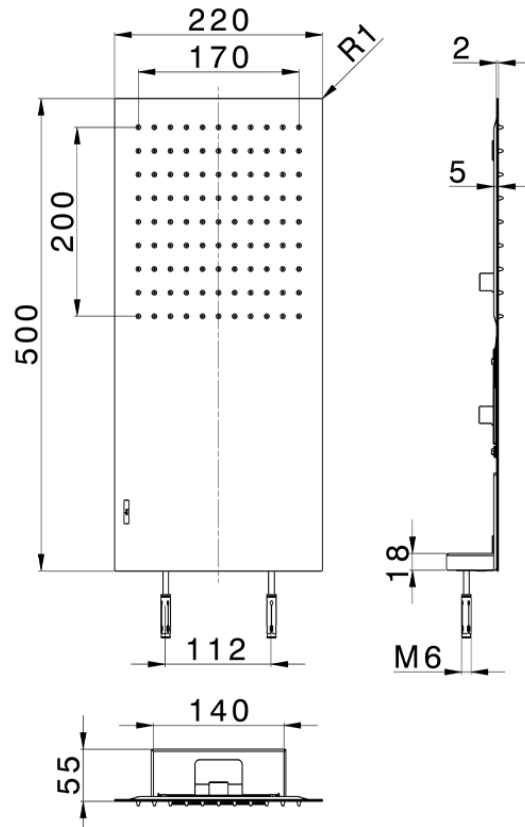

Soffone a parete 500x220 mm ZEN_ZS122120

ZS122120

<https://www.huberitalia.com/soffone-a-parete-500x220-mm-zen-zs122120>

2026-04-14