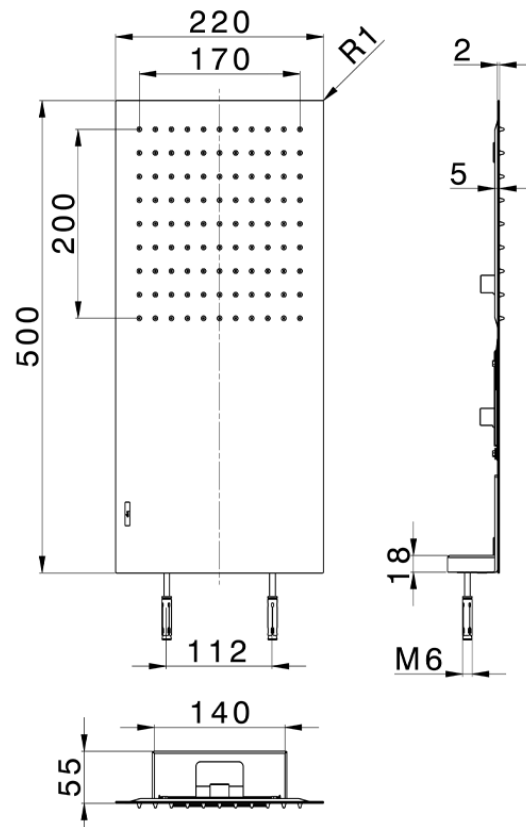

Soffione a parete 500x220 mm ZEN_ZS122120

ZS122120

<https://www.huberitalia.com/soffione-a-parete-500x220-mm-zen-zs122120>

2026-04-14