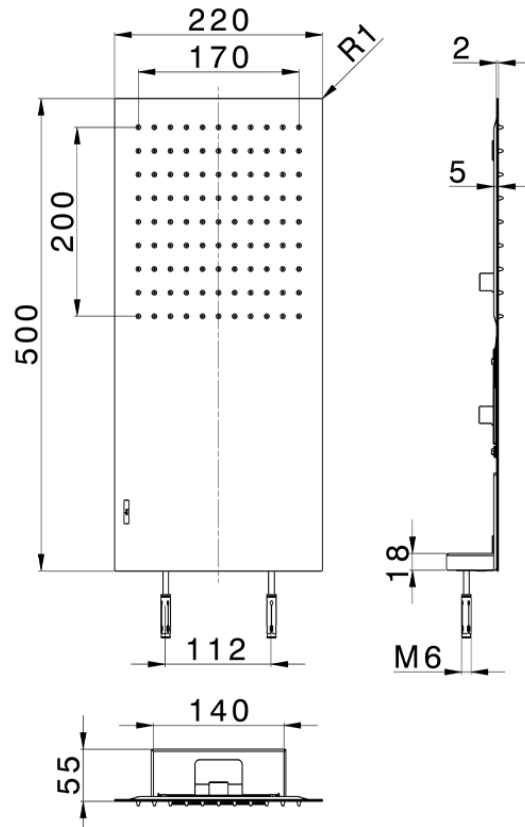

## Soffione a parete 500x220 mm ZEN\_ZS122120

ZS122120

<https://www.huberitalia.com/soffione-a-parete-500x220-mm-zen-zs122120>

2026-07-01