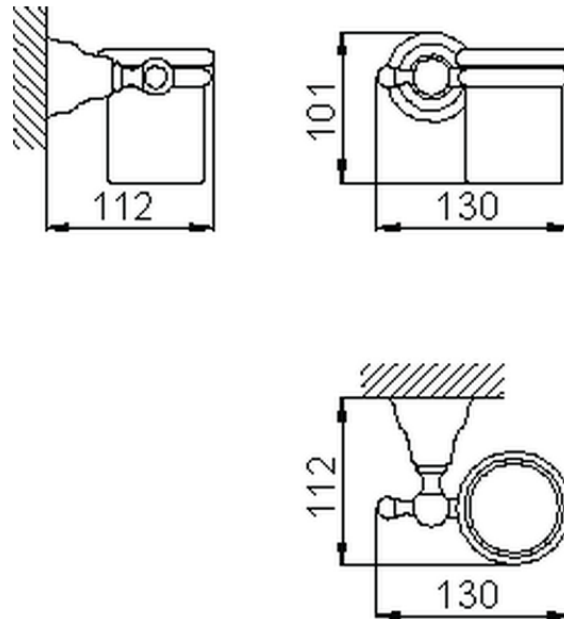

Porta bicchiere CROISETTE_4020.01H.

4020.01H.

<https://www.huberitalia.com/porta-bicchiere-croisette-4020-01h>

2026-07-01