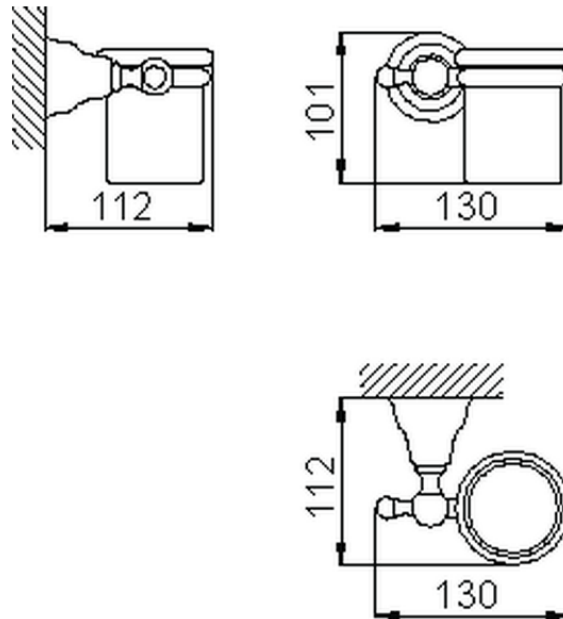

Porta bicchiere CROISETTE_4020.01H.

4020.01H.

<https://www.huberitalia.com/porta-bicchiere-croisette-4020-01h>

2026-04-17