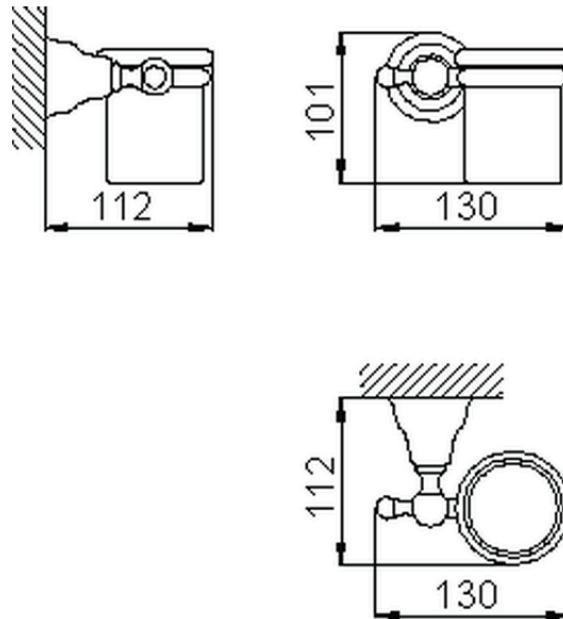

## Porta bicchiere CROISETTE\_4020.01H.

4020.01H.

<https://www.huberitalia.com/porta-bicchiere-croisette-4020-01h>

2026-02-28