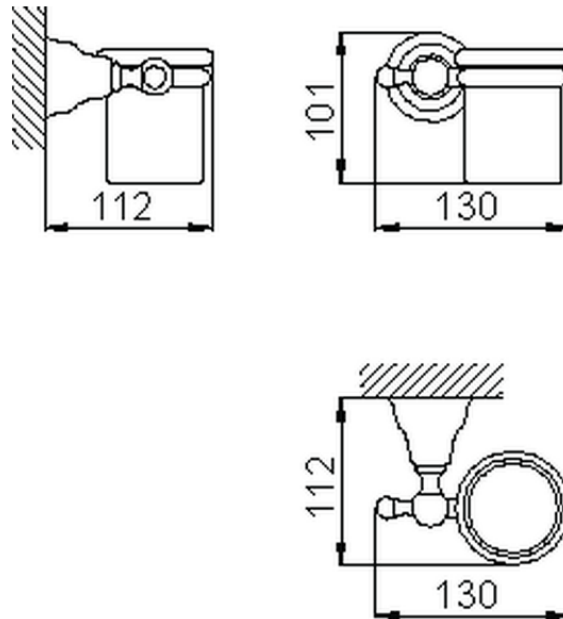

## Porta bicchiere CROISETTE\_4020.01H.

4020.01H.

<https://www.huberitalia.com/porta-bicchiere-croisette-4020-01h>

2026-04-15