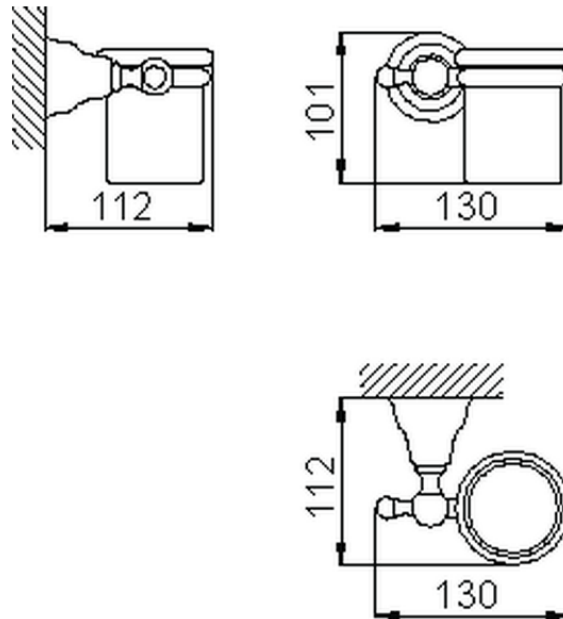

Porta bicchiere CROISETTE_4020.01H.

4020.01H.

<https://www.huberitalia.com/porta-bicchiere-croisette-4020-01h>

2026-04-15