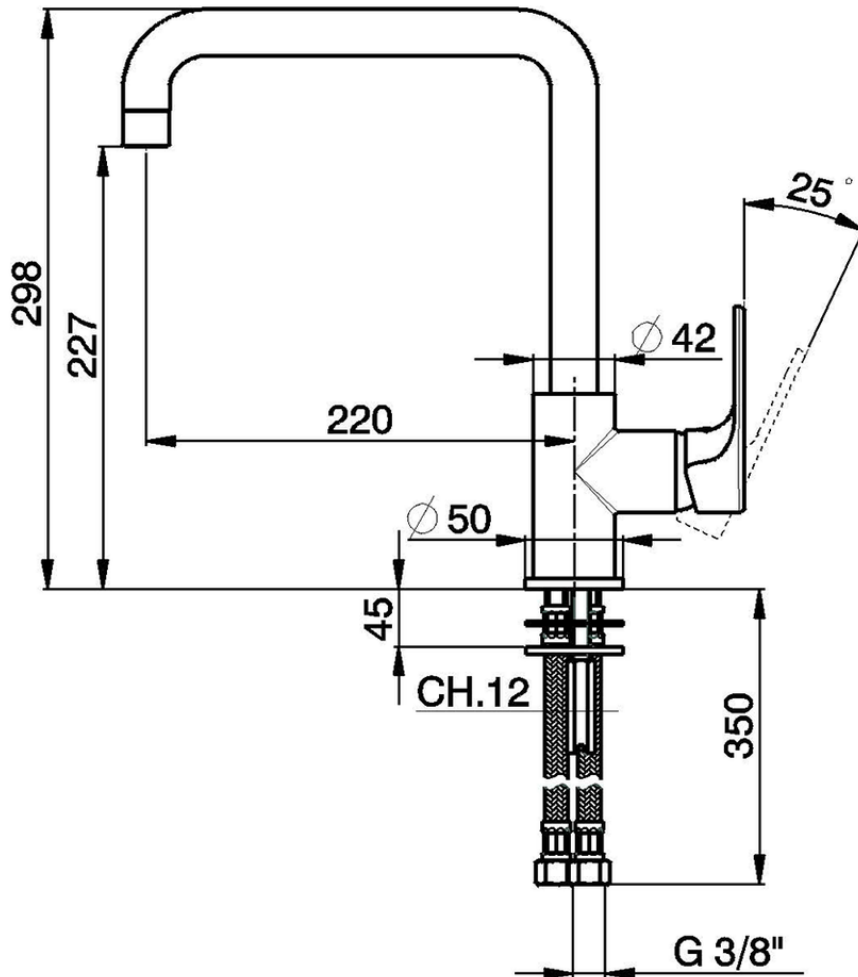

Miscelatore monocomando lavello EnergySave KITCHEN_AH002535

AH002535

<https://www.huberitalia.com/miscelatore-monocomando-lavello-energy-save-kitchen-ah002535>

2026-04-25