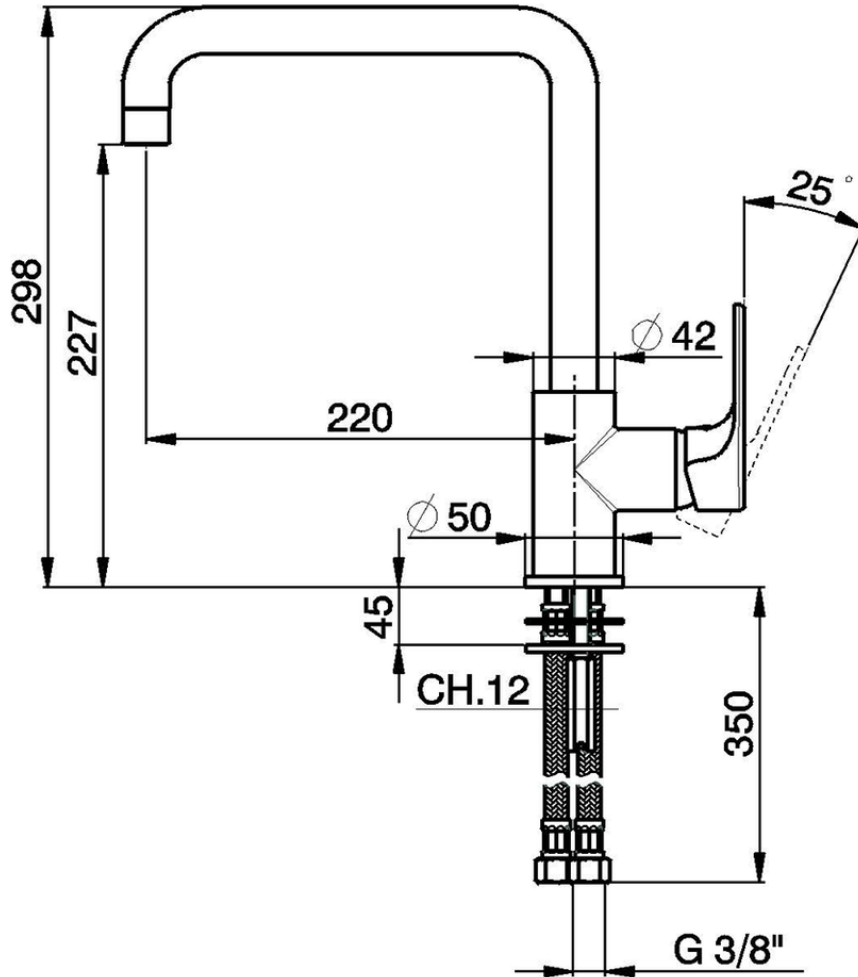

Miscelatore monocomando lavello EnergySave KITCHEN_AH002535

AH002535

<https://www.huberitalia.com/miscelatore-monocomando-lavello-energy-save-kitchen-ah002535>

2026-06-16