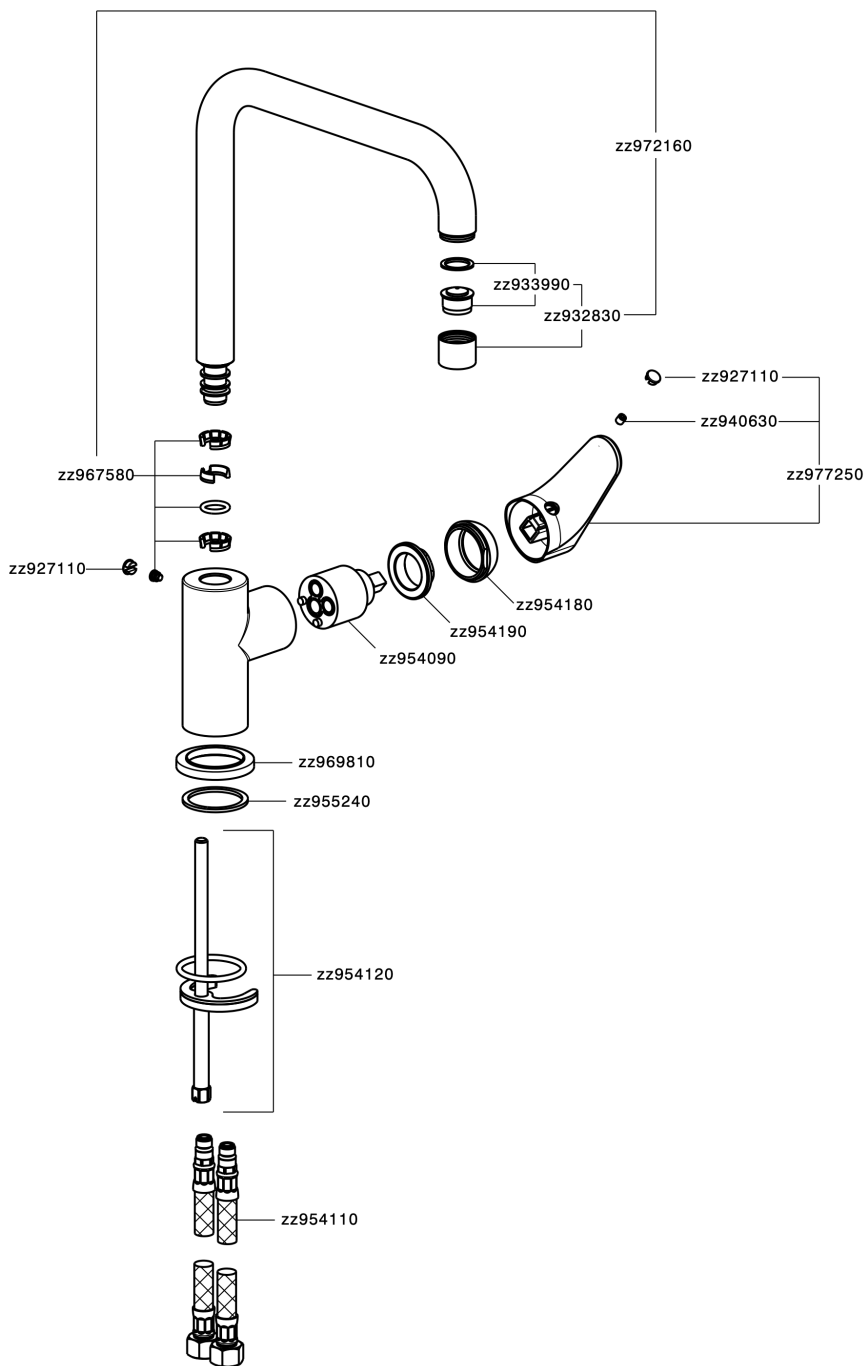

## Miscelatore monocomando lavello EnergySave KITCHEN\_AH002535

AH002535

<https://www.huberitalia.com/miscelatore-monocomando-lavello-energysave-kitchen-ah002535>

2026-06-16