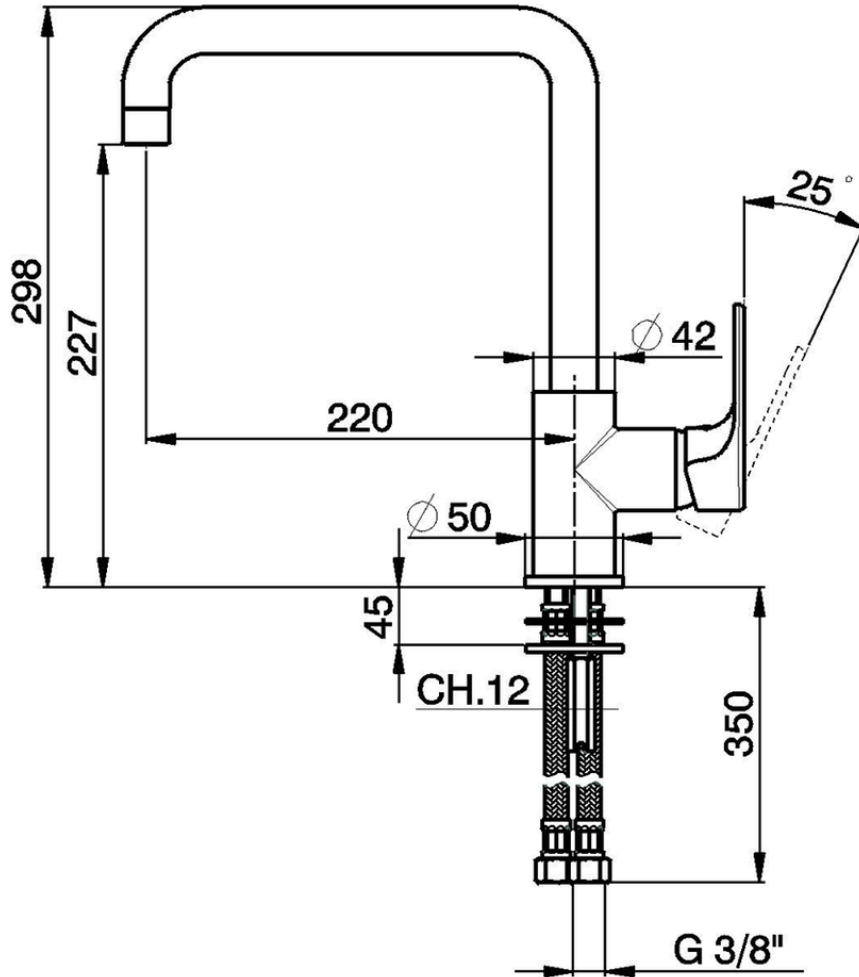

Miscelatore monocomando lavello EnergySave KITCHEN_AH002535

AH002535

<https://www.huberitalia.com/miscelatore-monocomando-lavello-energy-save-kitchen-ah002535>

2026-04-25