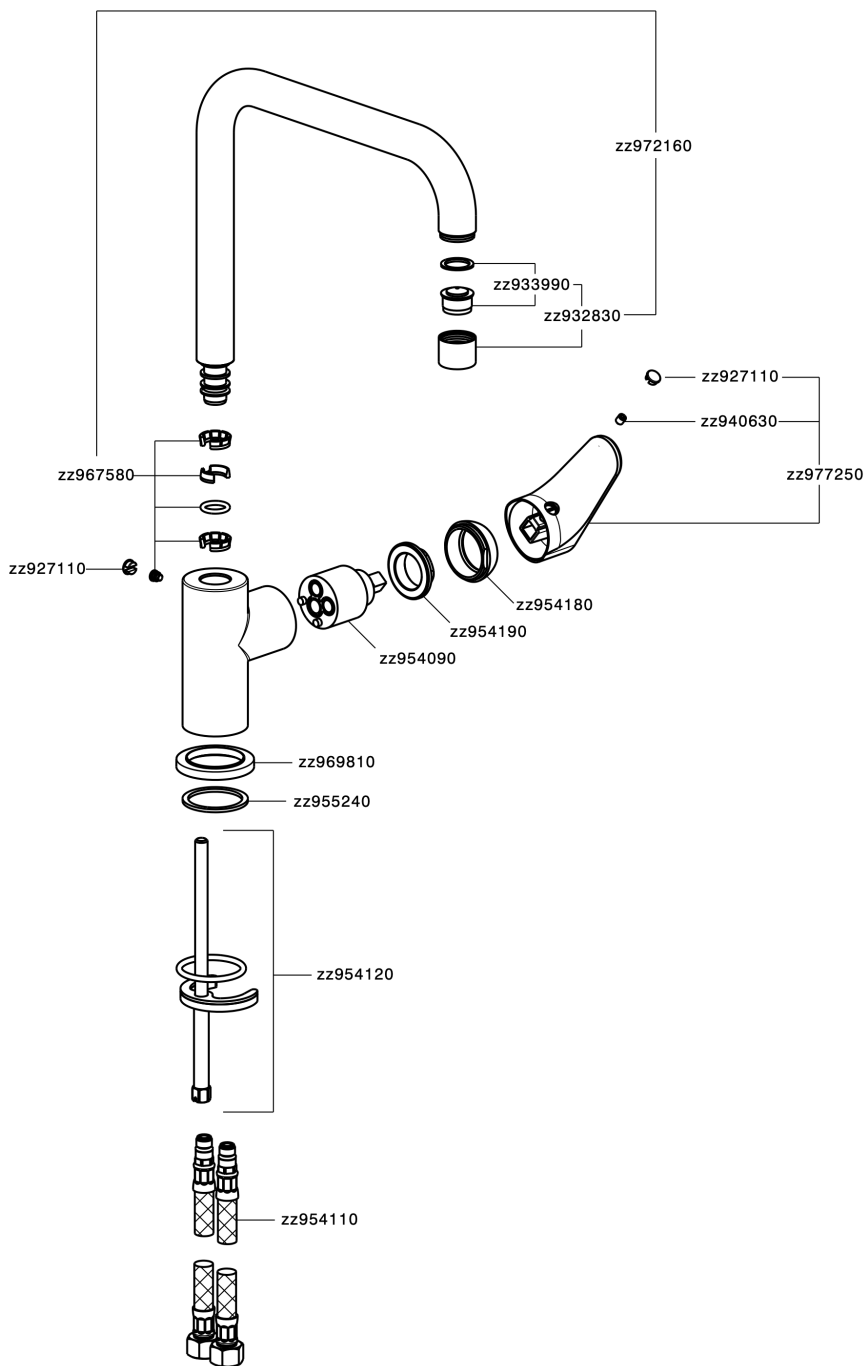

Miscelatore monocomando lavello EnergySave KITCHEN_AH002535

AH002535

<https://www.huberitalia.com/miscelatore-monocomando-lavello-energysave-kitchen-ah002535>

2026-06-16