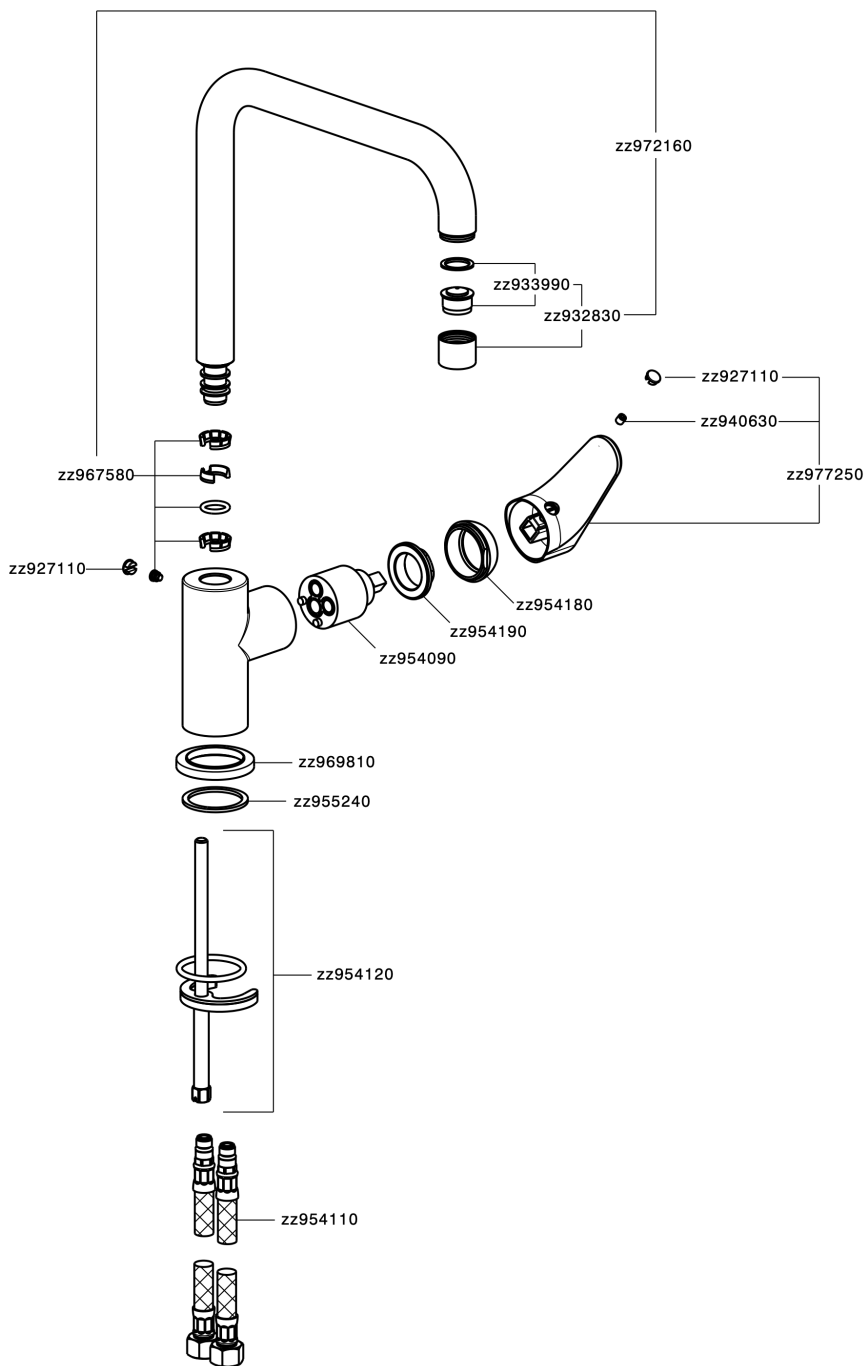

Miscelatore monocomando lavello EnergySave KITCHEN_AH002535

AH002535

<https://www.huberitalia.com/miscelatore-monocomando-lavello-energysave-kitchen-ah002535>

2026-04-25