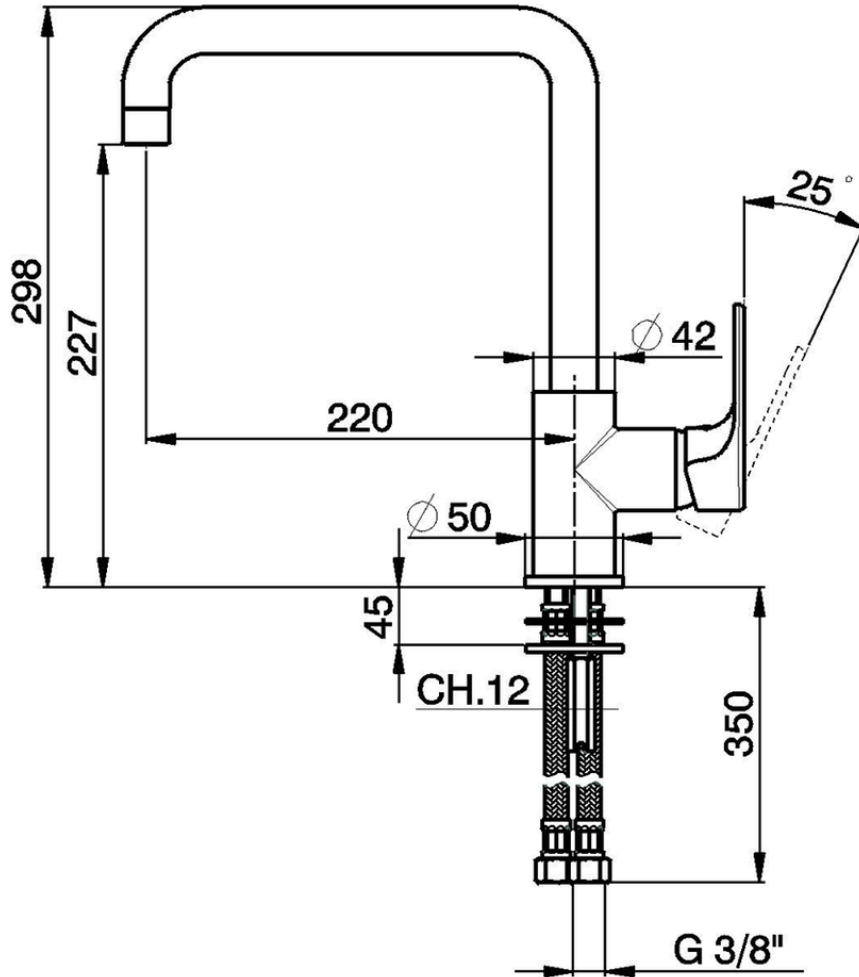

Miscelatore monocomando lavello EnergySave KITCHEN_AH002535

AH002535

<https://www.huberitalia.com/miscelatore-monocomando-lavello-energy-save-kitchen-ah002535>

2026-06-18