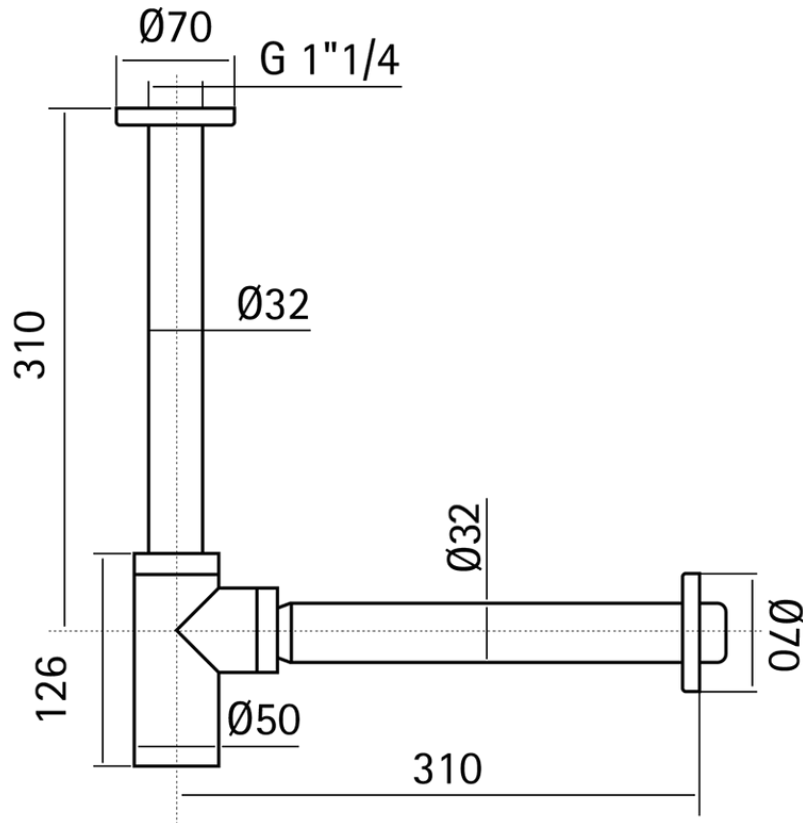

Sifone lavabo 1"1/4 COMPLEMENTI_ZB004130

ZB004130

<https://www.huberitalia.com/sifone-lavabo-11-4-complementi-zb004130>

2026-03-09