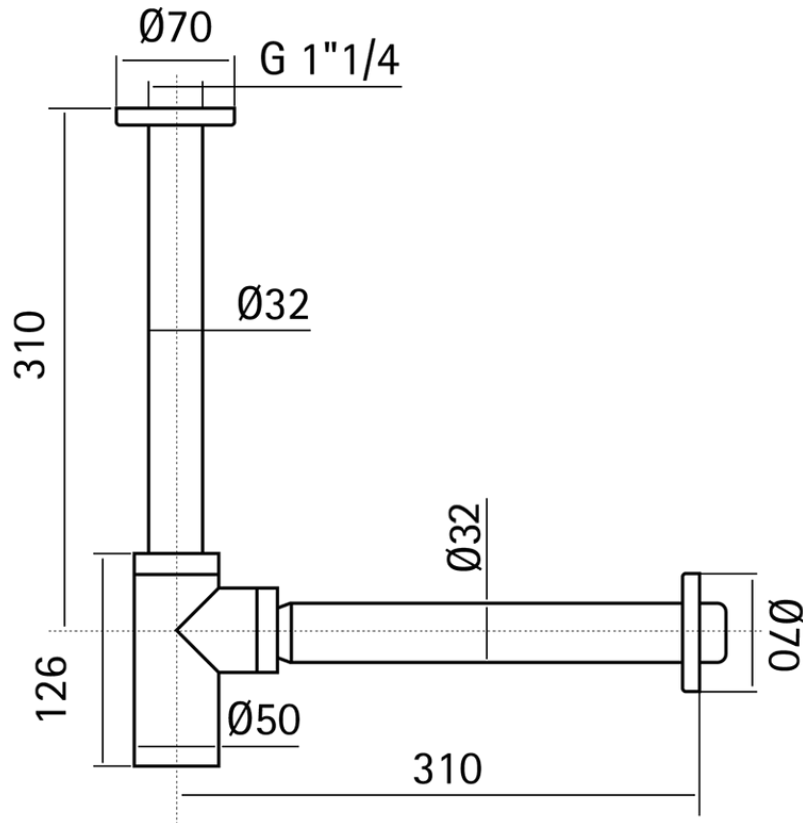

Sifone lavabo 1"1/4 COMPLEMENTI_ZB004130

ZB004130

<https://www.huberitalia.com/sifone-lavabo-11-4-complementi-zb004130>

2026-07-01