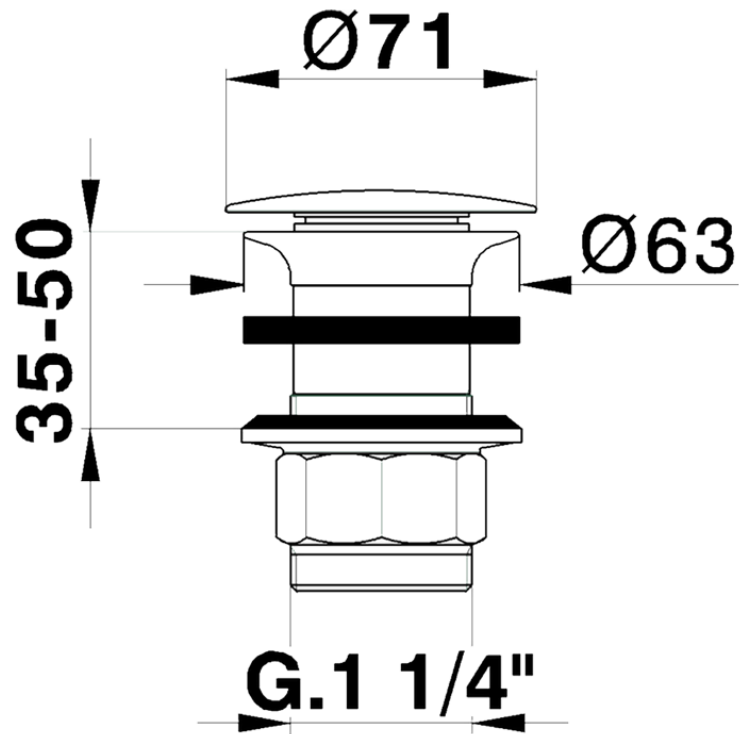

Piletta 1"1/4 per lavabo COMPLEMENTI_ZB001610

ZB001610

<https://www.huberitalia.com/piletta-11-4-per-lavabo-complementi-zb001610>

2026-04-17