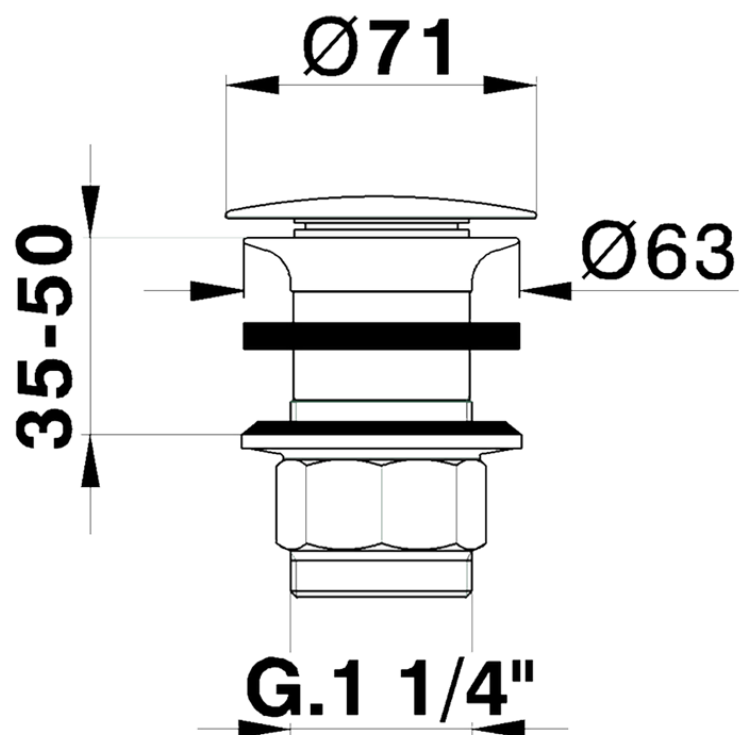

Piletta 1"1/4 per lavabo COMPLEMENTI_ZB001610

ZB001610

<https://www.huberitalia.com/piletta-11-4-per-lavabo-complementi-zb001610>

2026-07-01