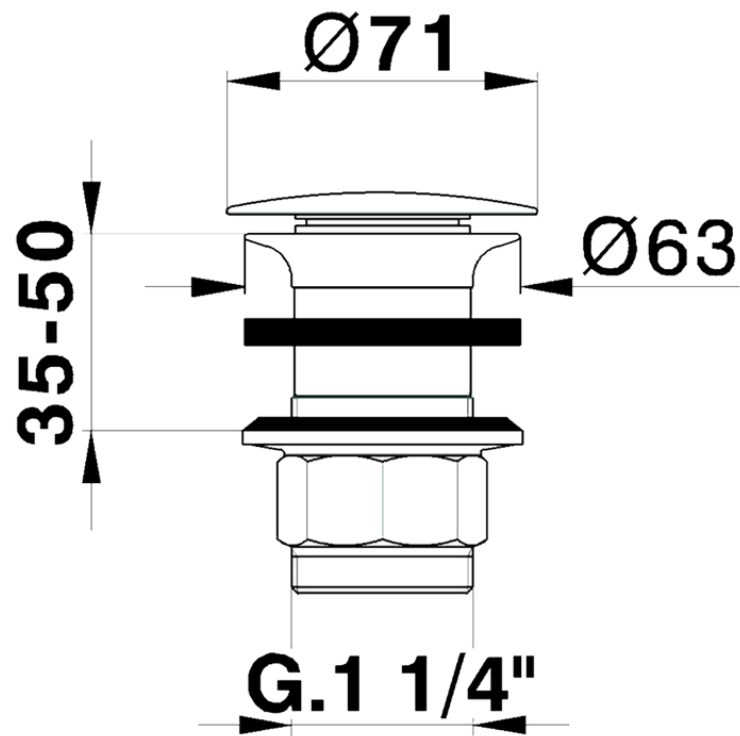

Piletta 1"1/4 per lavabo COMPLEMENTI_ZB001610

ZB001610

<https://www.huberitalia.com/piletta-11-4-per-lavabo-complementi-zb001610>

2026-07-01