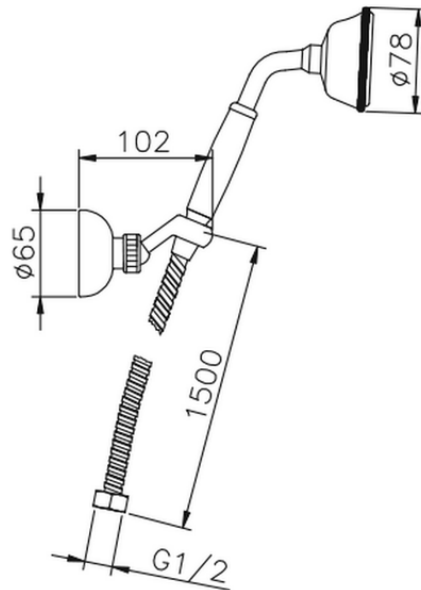

Completo doccia duplex Victorian SHOWER_63.03H.

63.03H.

<https://www.huberitalia.com/completo-doccia-duplex-victorian-shower-63-03h>

2026-05-13