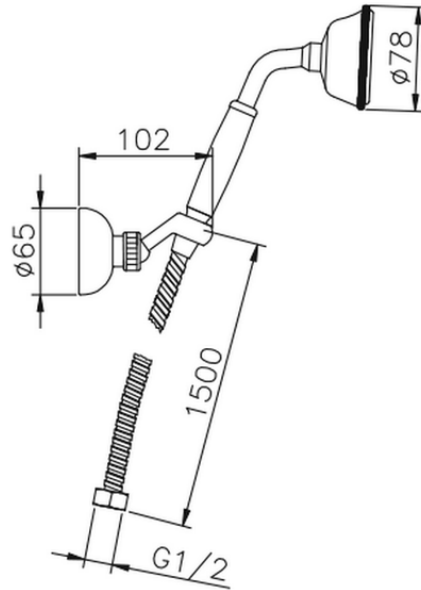

Completo doccia duplex Victorian SHOWER_63.03H.

63.03H.

<https://www.huberitalia.com/completo-doccia-duplex-victorian-shower-63-03h>

2026-06-28