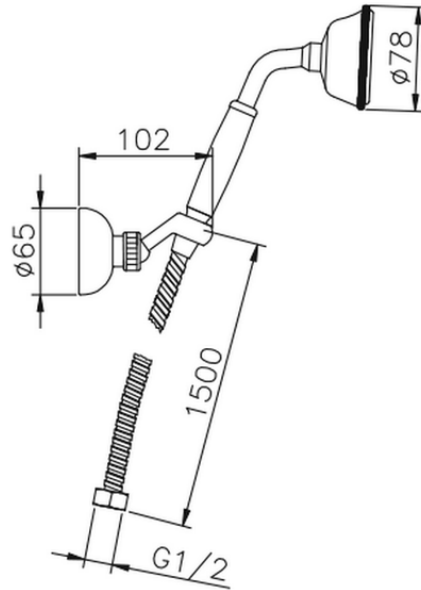

Completo doccia duplex Victorian SHOWER_63.03H.

63.03H.

<https://www.huberitalia.com/completo-doccia-duplex-victorian-shower-63-03h>

2026-06-09