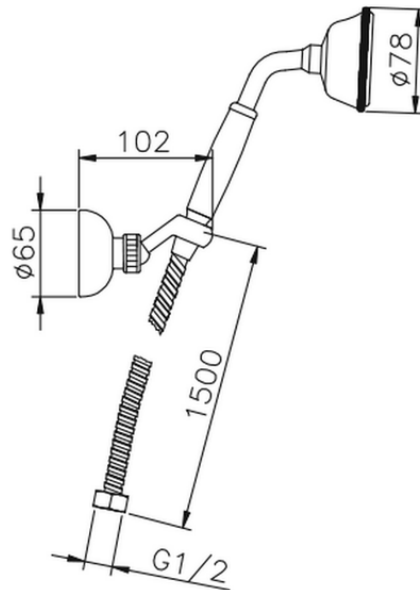

Completo doccia duplex Victorian SHOWER_63.03H.

63.03H.

<https://www.huberitalia.com/completo-doccia-duplex-victorian-shower-63-03h>

2026-05-13