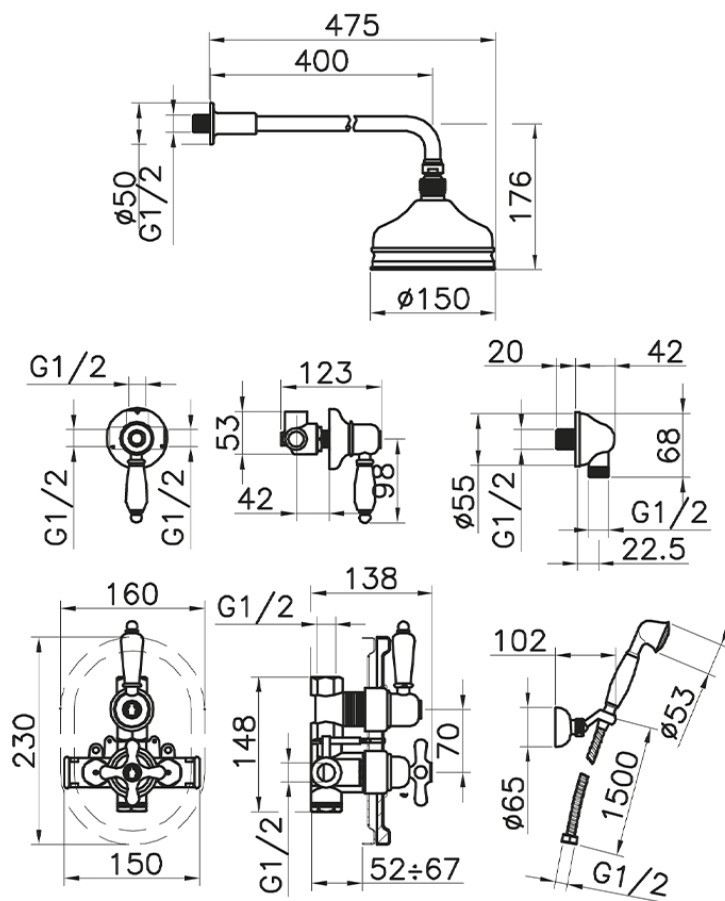

Completo miscelatore termostatico doccia incasso CROISSETTE_913.CS01H.

913.CS01H. <https://www.huberitalia.com/completo-miscelatore-termostatico-doccia-incasso-croisette-913-cs01h>

2026-05-14