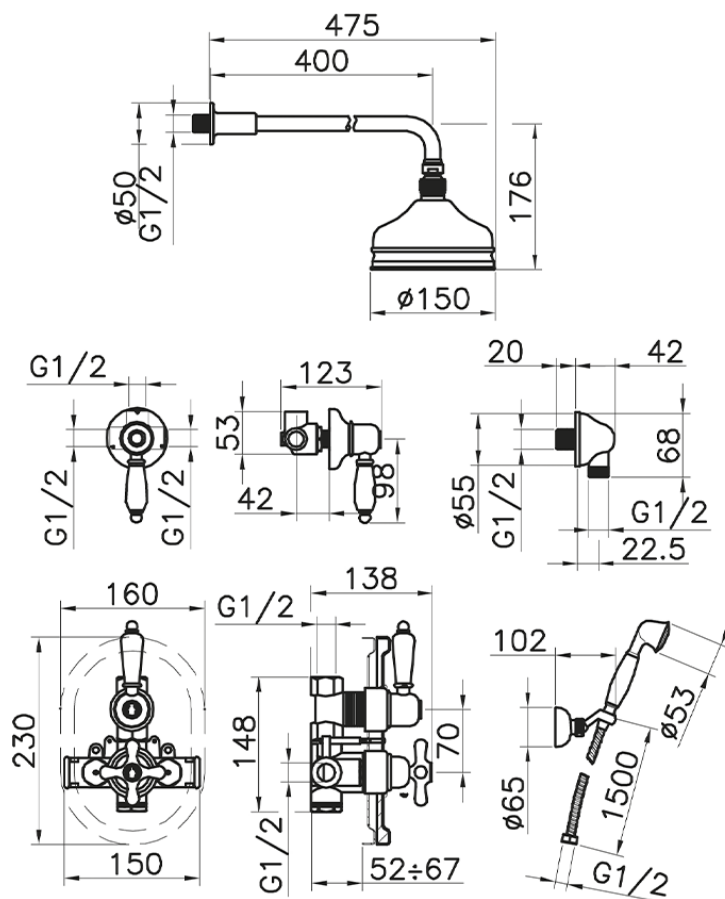

Completo miscelatore termostatico doccia incasso CROISSETTE_913.CS01H.

913.CS01H. <https://www.huberitalia.com/completo-miscelatore-termostatico-doccia-incasso-croisette-913-cs01h>

2026-06-30