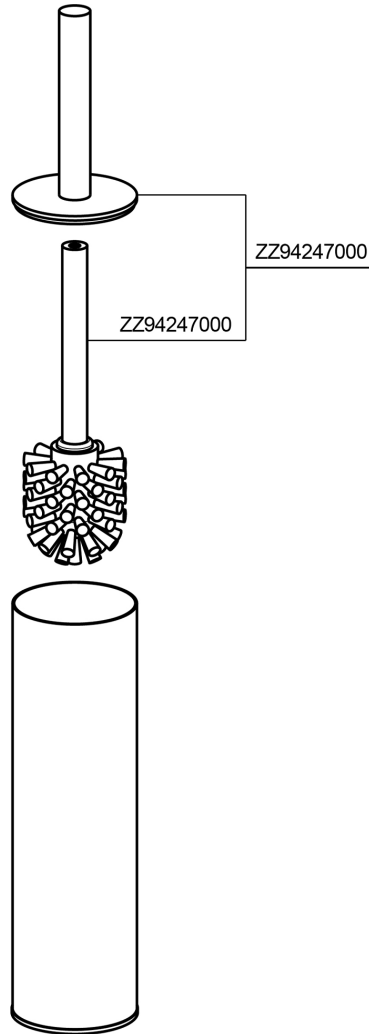

Porta scopino ACCESSORI BAGNO_SI090650

SI090650

<https://www.huberitalia.com/porta-scopino-accessori-bagno-si090650>

2026-06-29