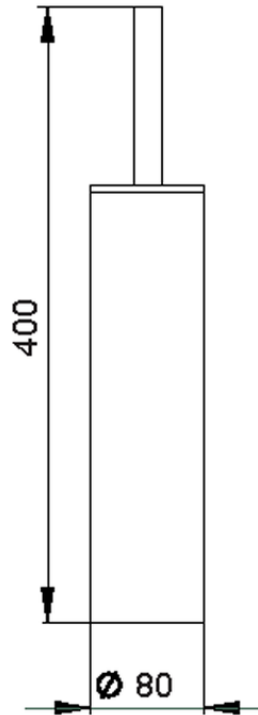

## Porta scopino ACCESSORI BAGNO\_SI090650

SI090650

<https://www.huberitalia.com/porta-scopino-accessori-bagno-si090650>

2026-05-15