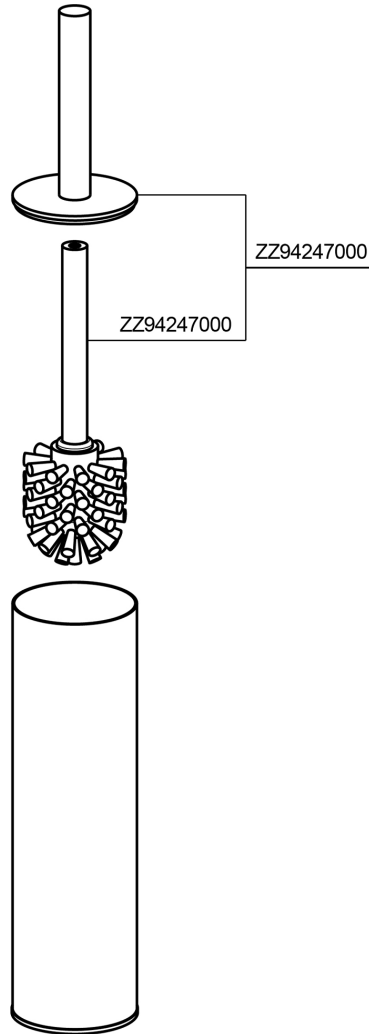

Porta scopino ACCESSORI BAGNO_SI090650

SI090650

<https://www.huberitalia.com/porta-scopino-accessori-bagno-si090650>

2026-05-15