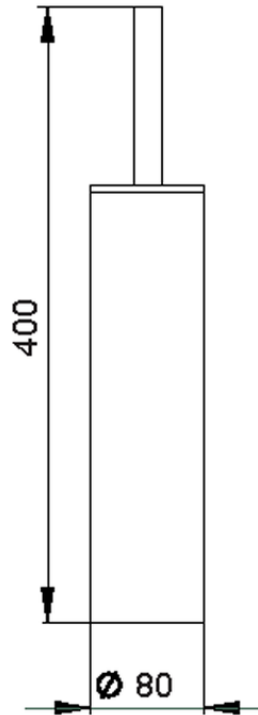

Porta scopino ACCESSORI BAGNO_SI090650

SI090650

<https://www.huberitalia.com/porta-scopino-accessori-bagno-si090650>

2026-06-29