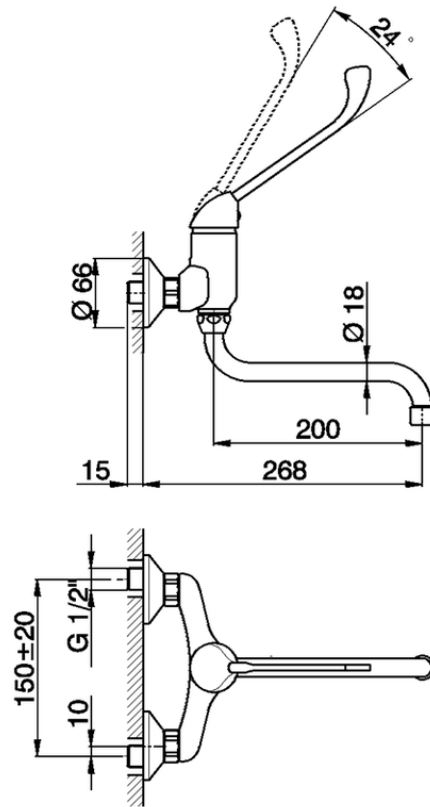

Miscelatore monocomandoavello a parete KITCHEN_CL300401

CL300401

<https://www.huberitalia.com/miscelatore-monocomando-lavello-a-parete-kitchen-cl300401>

2026-06-17