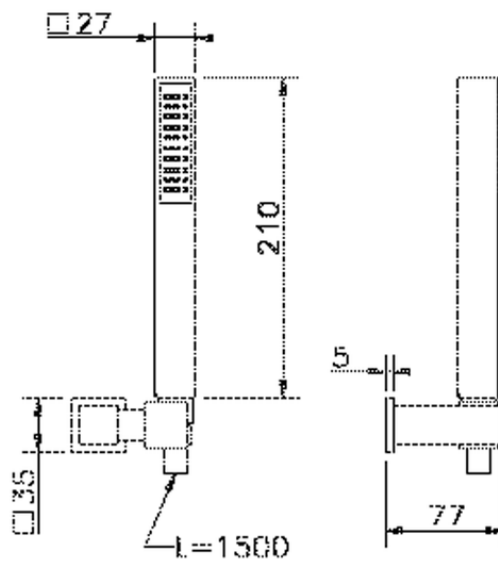

Completo doccia duplex Ego SHOWER_63.21H.

63.21H.

<https://www.huberitalia.com/completo-doccia-duplex-ego-shower-63-21h>

2026-05-13